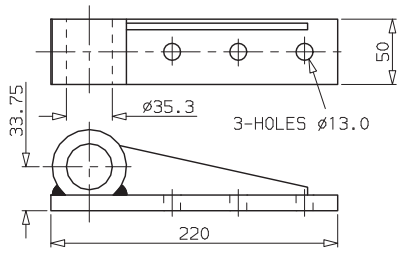

EDBRO LIGHT DUTY REAR HINGE EQUIPMENT