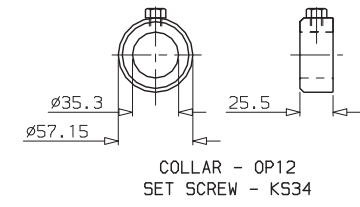

BODY HINGE BRACKETS							
PART No.	A	B	C	D	E	F	G
EB96/2	44.45	76.2	127.0	143.0	50.8	63.5	177.8
EB97/2	69.85	101.6	152.4	168.3	50.8	76.2	203.2
EBF1379	90	121.75	171.75	190.25	50	76.0	200
EB98/2	95.25	127.0	190.5	219.0	63.5	76.2	203.2

1.3/8" HINGE BAR ASSY	
PART No.	BH29/xxxx
HB197/1	1067
HB198/1	1067
HB198/3	1143

HB197/x ASSY	HB198/x ASSY
1 off BH29/xxxx	1 off BH29/xxxx
2 off OP12	4 off OP12
2 off K534	4 off K534

PART No.	A
BC2/29	63.50
BC2/33	69.85

SPACER COLLARS	
PART No	DIM A
OP12/7	9.5
OP12/11	19.1
OP12/12	6.4

EDBRO LIGHT DUTY REAR HINGE EQUIPMENT