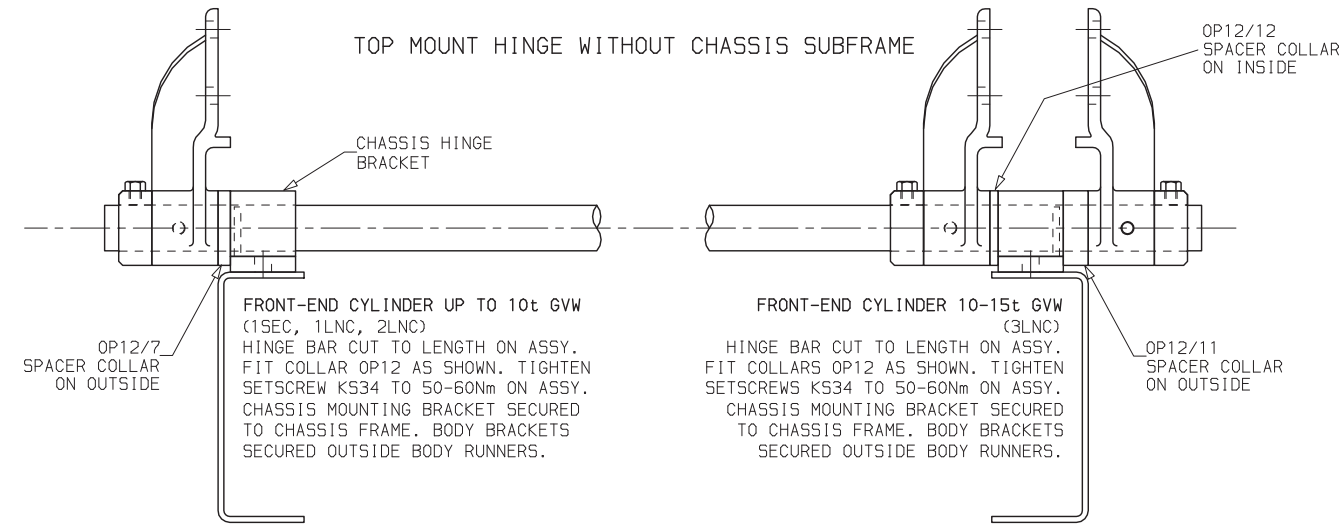

BODY HINGE BRACKETS							
PART No.	A	B	C	D	E	F	G
EB96/2	44.45	76.2	127.0	143.0	50.8	63.5	177.8
EB97/2	69.85	101.6	152.4	168.3	50.8	76.2	203.2
EBF1379	90	121.75	171.75	190.25	50	76.0	200
EB98/2	95.25	127.0	190.5	219.0	63.5	76.2	203.2

1.3/8" HINGE BAR ASSY	
PART No.	BH29/xxxx
HB197/1	1067
HB198/1	1067
HB198/3	1143

HB197/x ASSY	HB198/x ASSY
1 off BH29/xxxx	1 off BH29/xxxx
2 off OP12	4 off OP12
2 off K534	4 off K534

PART No.	A
BC2/29	63.50
BC2/33	69.85

SPACER COLLARS	
PART No	DIM A
OP12/7	9.5
OP12/11	19.1
OP12/12	6.4

EDBRO LIGHT DUTY REAR HINGE EQUIPMENT