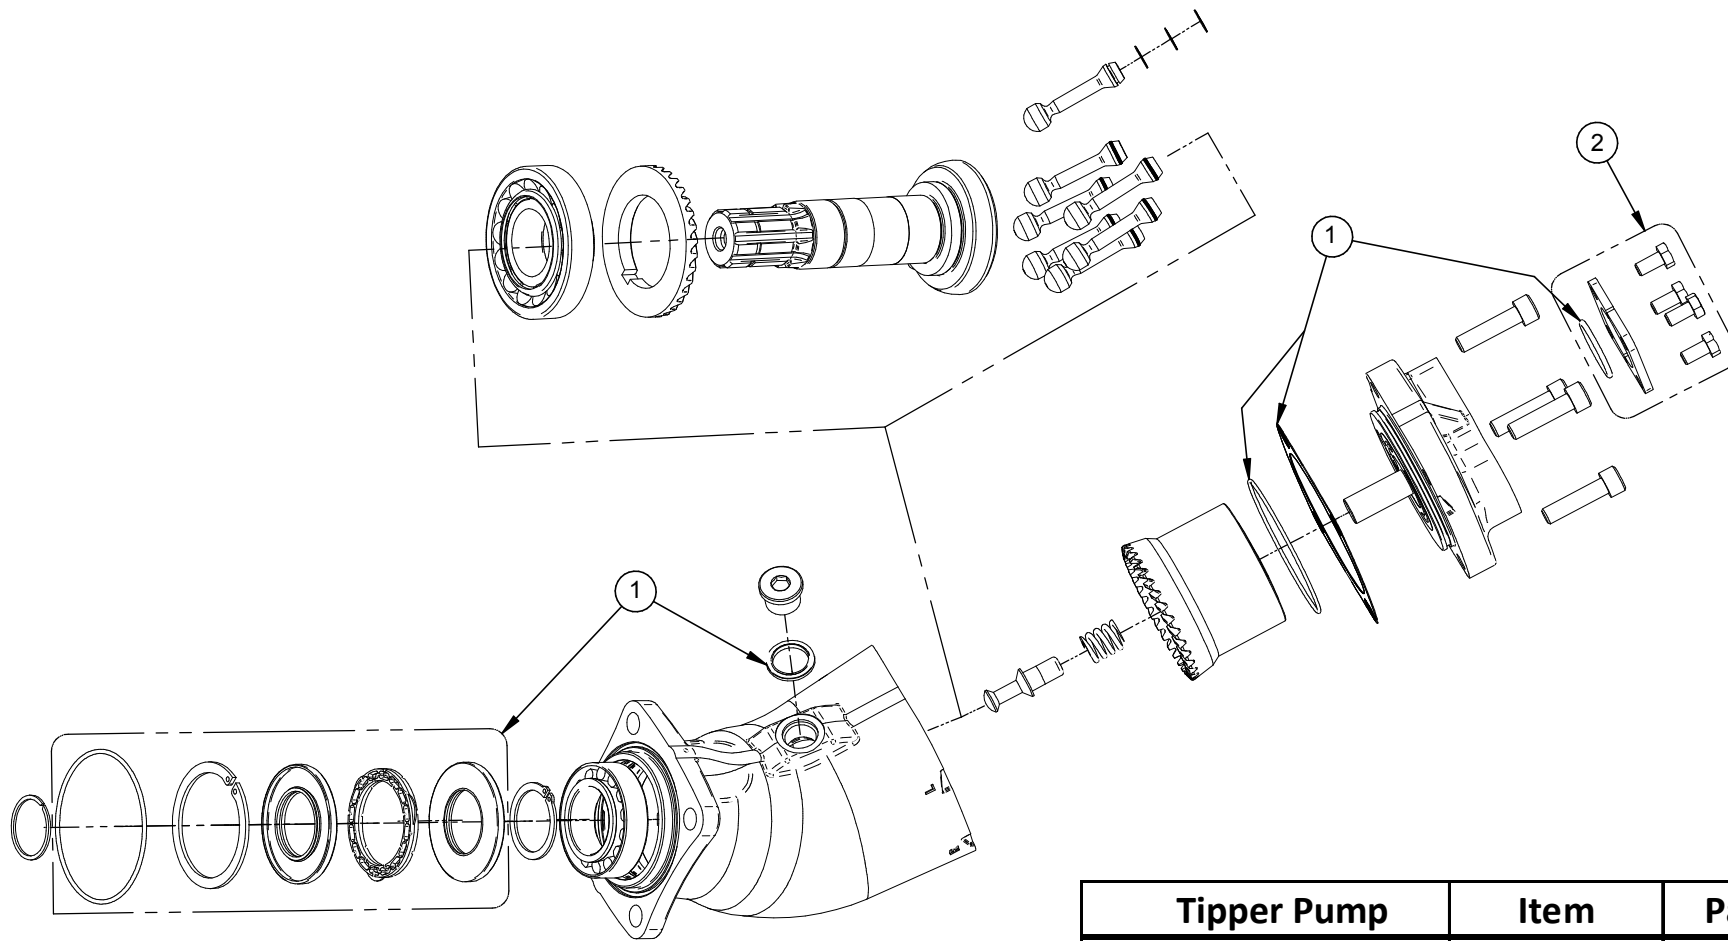

Spare Parts Drawing:

EBAxxx30#

Tipper Pump	Item	Part No.	Title
EBA04730 - EBA09030	1	SKEBA040	Seal Kit
	2	50339	Clamp Kit
EBA13030	1	SKEBA084	Seal Kit
	2	50225	Clamp Kit