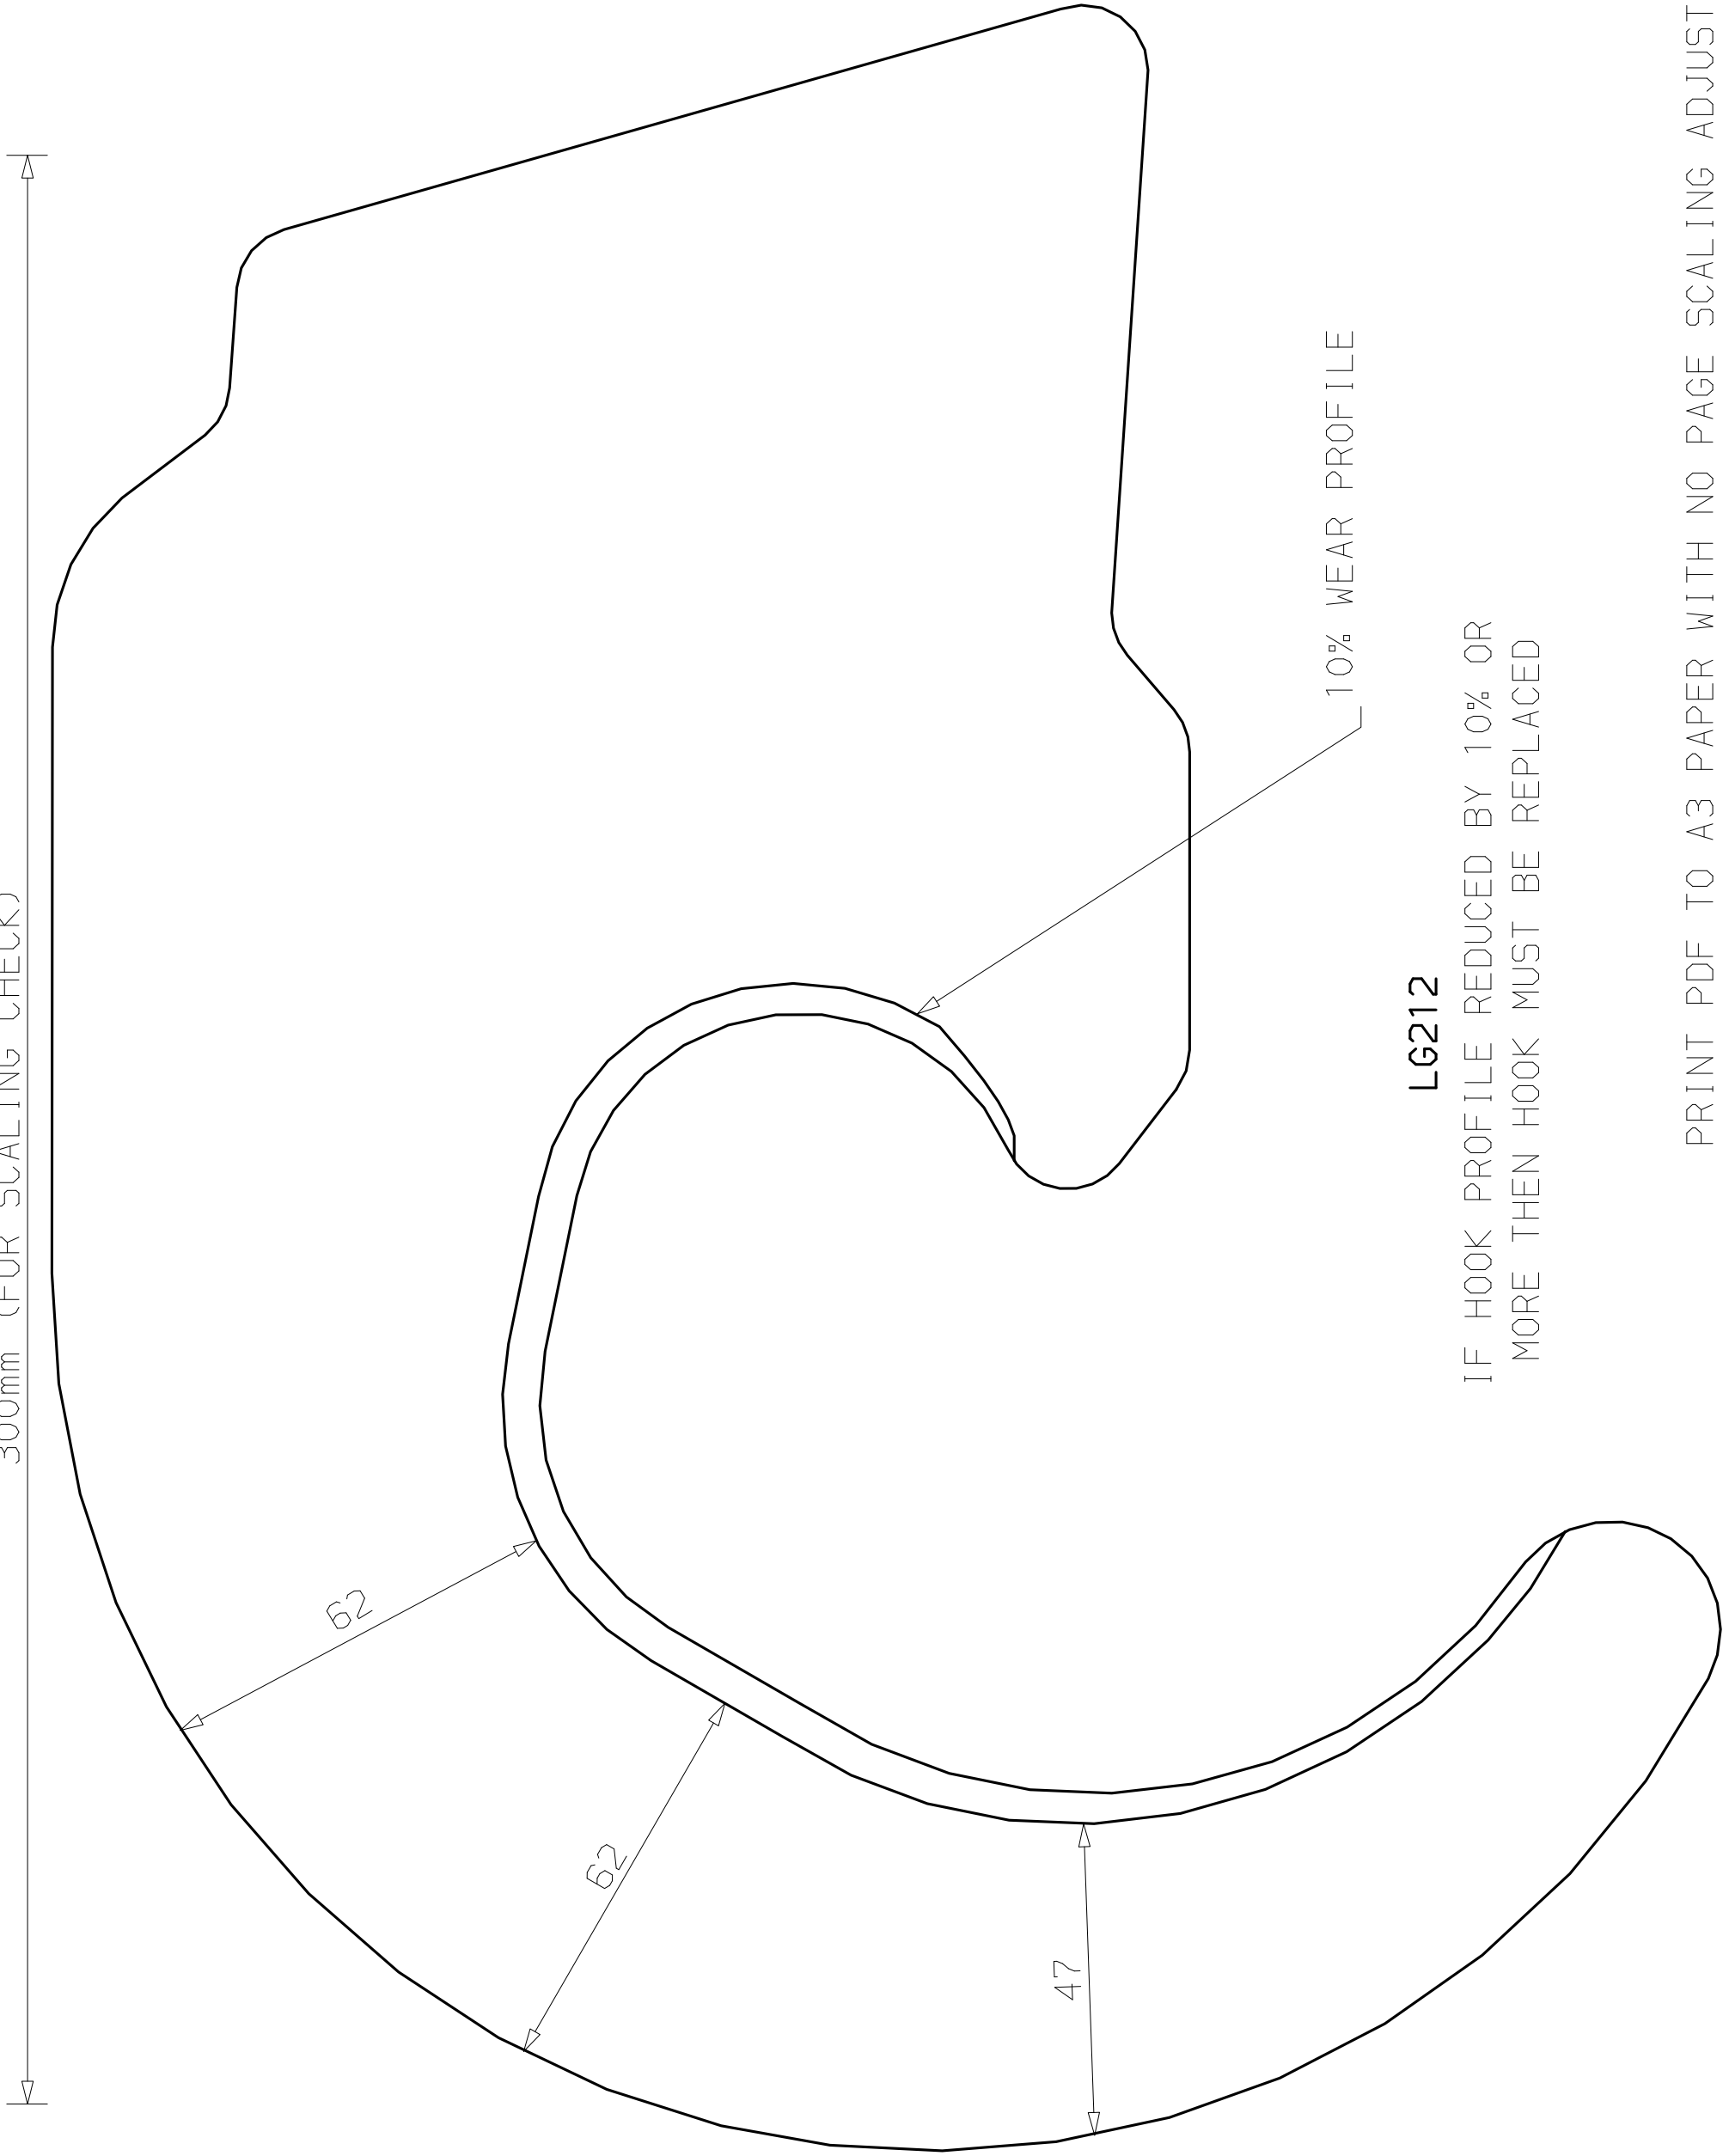

300mm (FOR SCALING CHECK)

LG212

IF HOOK PROFILE REDUCED BY 10% OR MORE THEN HOOK MUST BE REPLACED