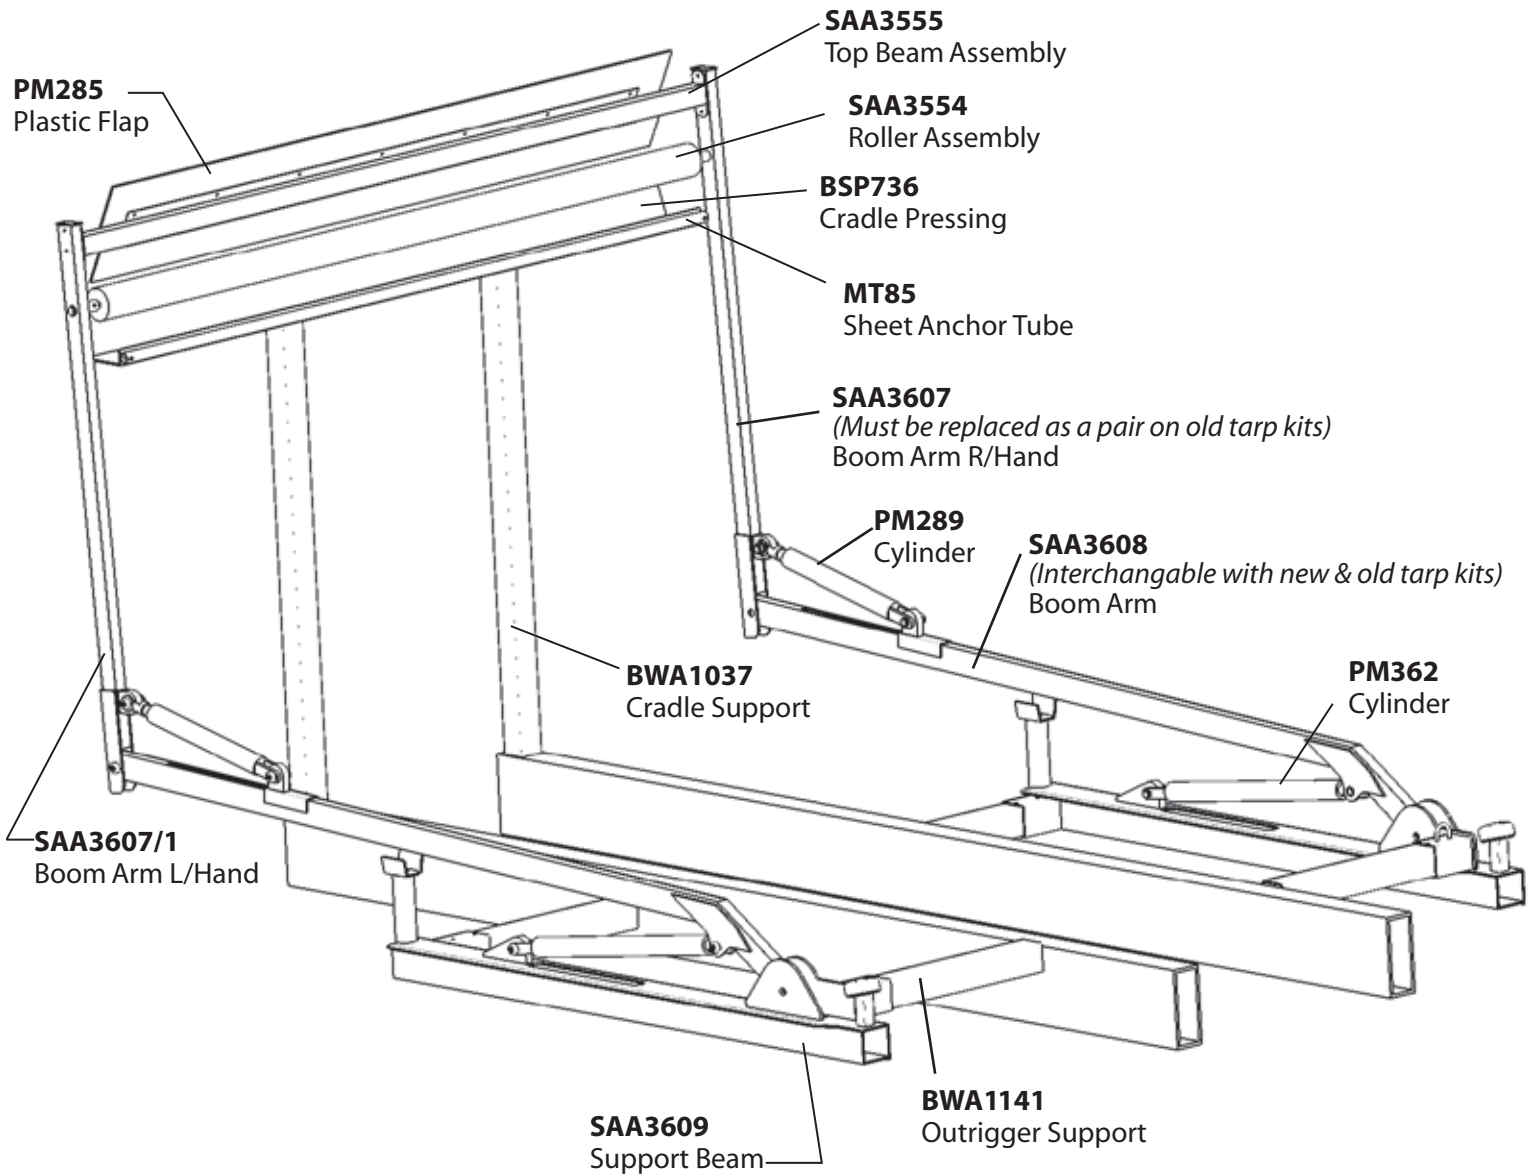

Spares fax: +44 (0) 120 4393561

E-mail: sales@edbro.com

CONTENTS

Parts Category	Page
Main components	2
Fixings & switches	3
Greasing locations	4
Hydraulic components	5

MAIN COMPONENTS

Other components:

- PM310** Bungee Pole
- PM529** Tarp Sheet
- PM314** Heavy Duty Sheet
- PM410** Long Sheet

New Steelwork from Feb 2006 Onwards

FIXINGS & SWITCHES

COA289
Torque Retaining Bolt Cover

KP249
Clevis Pin
(short)

PS68/1000
Circlip

EL285
Proximity Switch

KN50/M24/ZP
Nut
(not shown)

KP248
Clevis Pin
(longer)

KS312
M24 Bolt

KP249
Clevis Pin

PS68/1000
Circlip

KP248
Pivot Pin

KP249
Clevis Pin

GREASING LOCATIONS

 14 Grease points in total

HYDRAULIC COMPONENTS