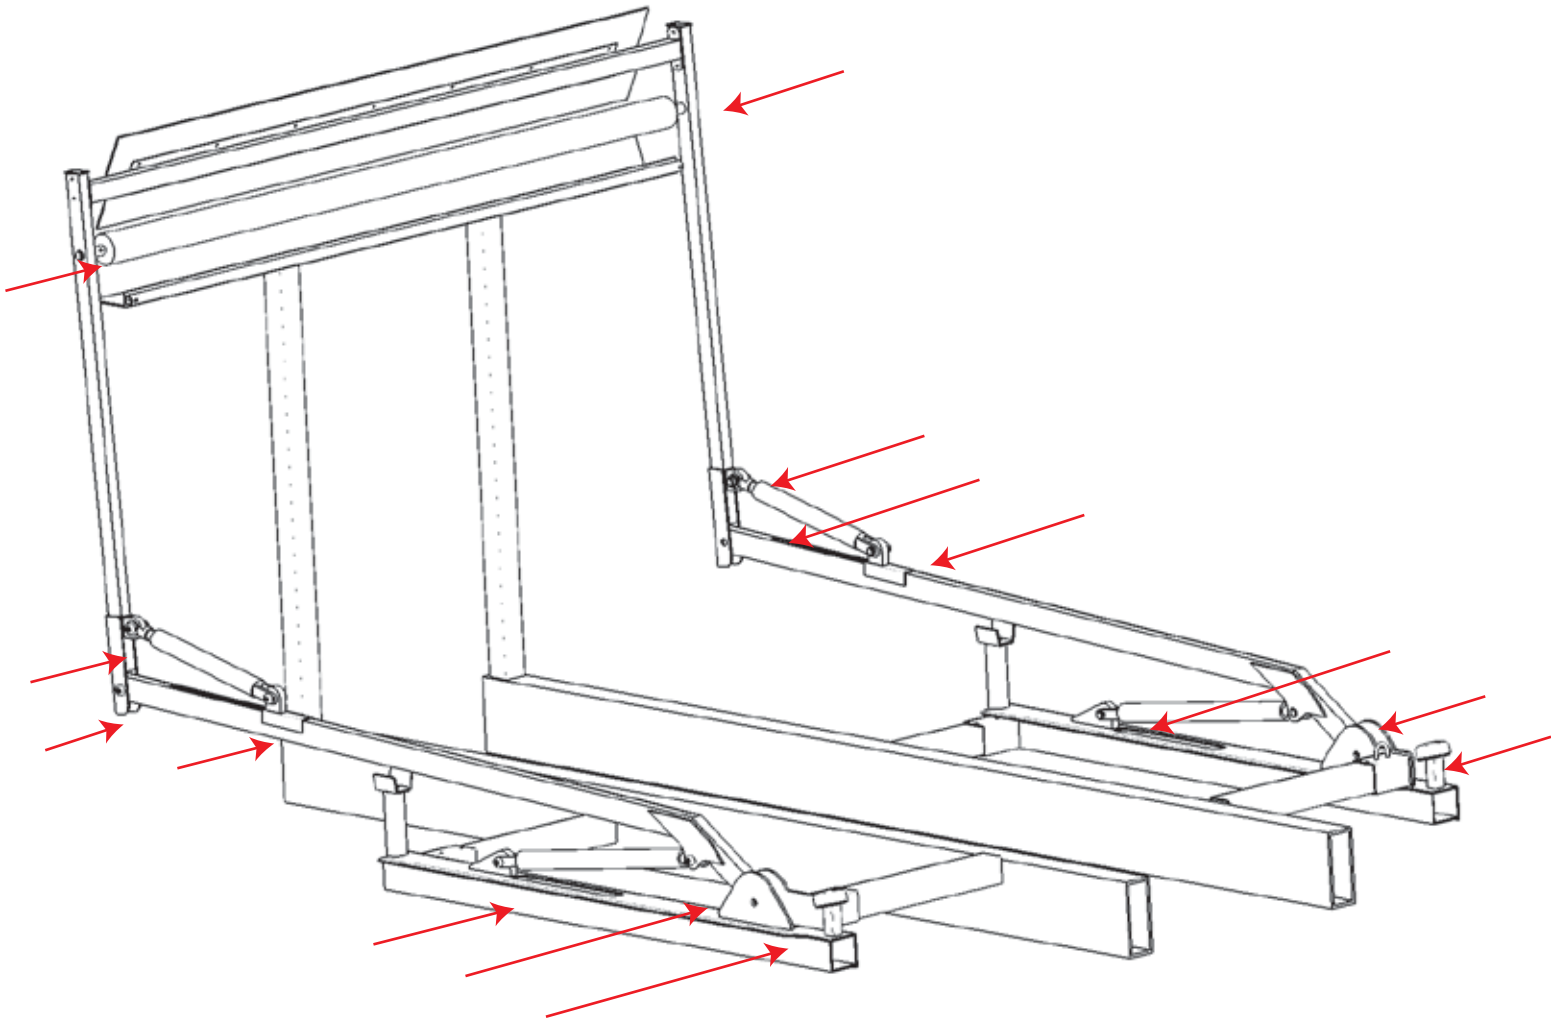

KS312
M24 Bolt

KP249
Clevis Pin

PS68/1000
Circlip

KP248
Pivot Pin

KP249
Clevis Pin

GREASING LOCATIONS

 14 Grease points in total

HYDRAULIC COMPONENTS