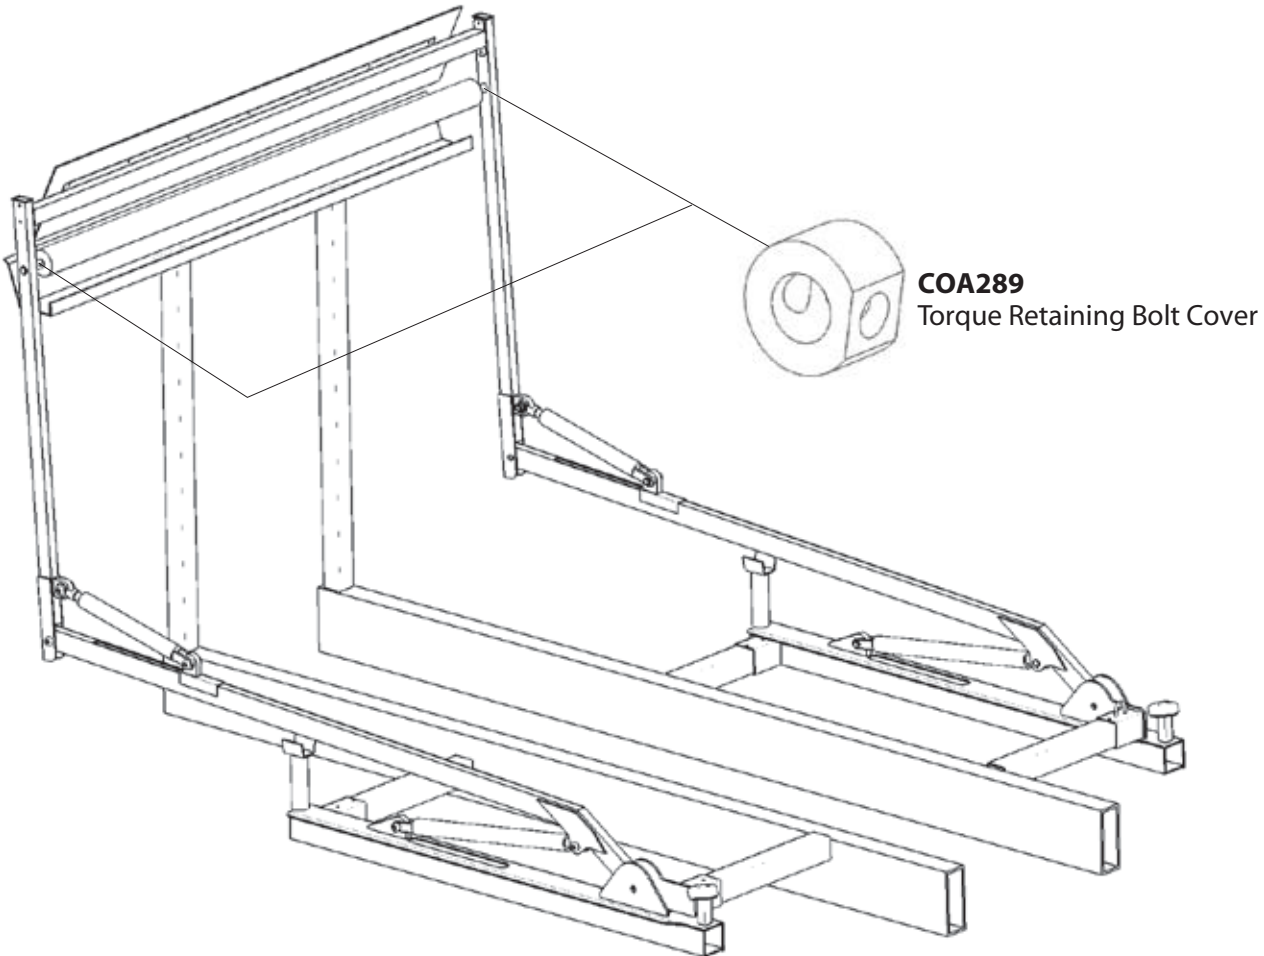

Spares fax: +44 (0) 120 4393561

E-mail: sales@edbro.com

CONTENTS

Parts Category	Page
Main components	2
Fixings & switches	3
Greasing locations	4
Hydraulic components	5

MAIN COMPONENTS

Other components:

- PM310** Bungee Pole
- PM529** Tarp Sheet
- PM314** Heavy Duty Sheet
- PM410** Long Sheet

New Steelwork from Feb 2006 Onwards

FIXINGS & SWITCHES

COA289
Torque Retaining Bolt Cover

KP249
Clevis Pin
(short)

PS68/1000
Circlip

EL285
Proximity Switch

KN50/M24/ZP
Nut
(not shown)

KP248
Clevis Pin
(longer)