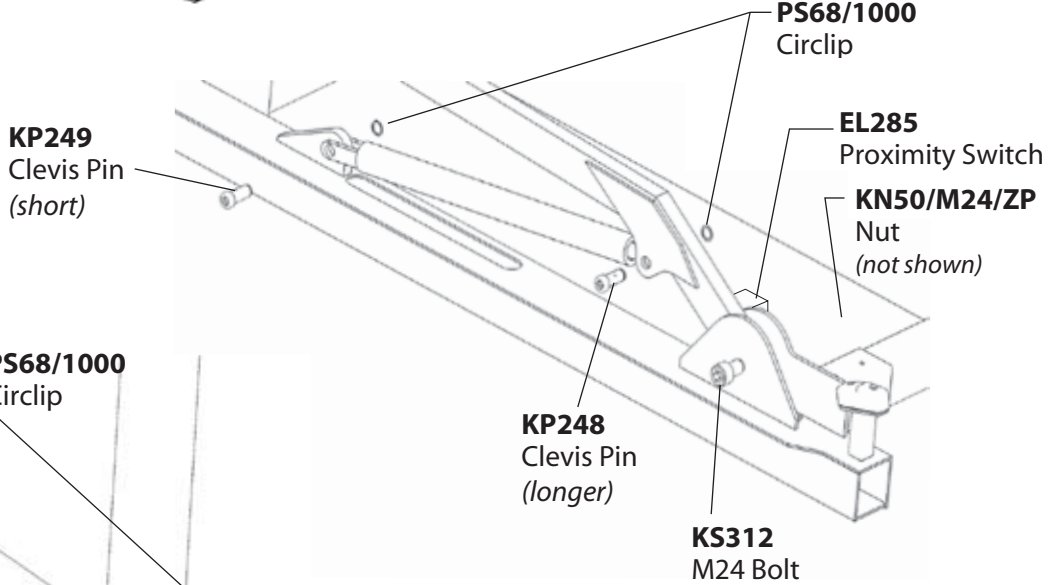

Spares fax: +44 (0) 120 4393561

E-mail: sales@edbro.com

CONTENTS

Parts Category	Page
Main components	2
Fixings & switches	3
Greasing locations	4
Hydraulic components	5

MAIN COMPONENTS

Other components:
PM310 Bungee Pole
PM529 Tarp Sheet
PM314 Heavy Duty Sheet
PM410 Long Sheet

FIXINGS & SWITCHES

GREASING LOCATIONS

 14 Grease points in total

HYDRAULIC COMPONENTS