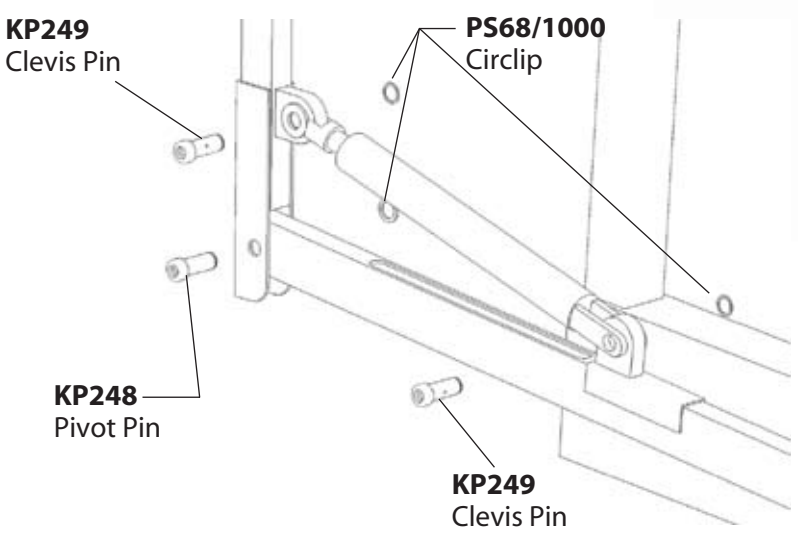

Spares fax: +44 (0) 120 4393561

E-mail: sales@edbro.com

CONTENTS

Parts Category	Page
Main components	2
Fixings & switches	3
Greasing locations	4
Hydraulic components	5

MAIN COMPONENTS

Other components:
PM310 Bungee Pole
PM529 Tarp Sheet
PM314 Heavy Duty Sheet
PM410 Long Sheet

FIXINGS & SWITCHES

GREASING LOCATIONS

 14 Grease points in total

HYDRAULIC COMPONENTS