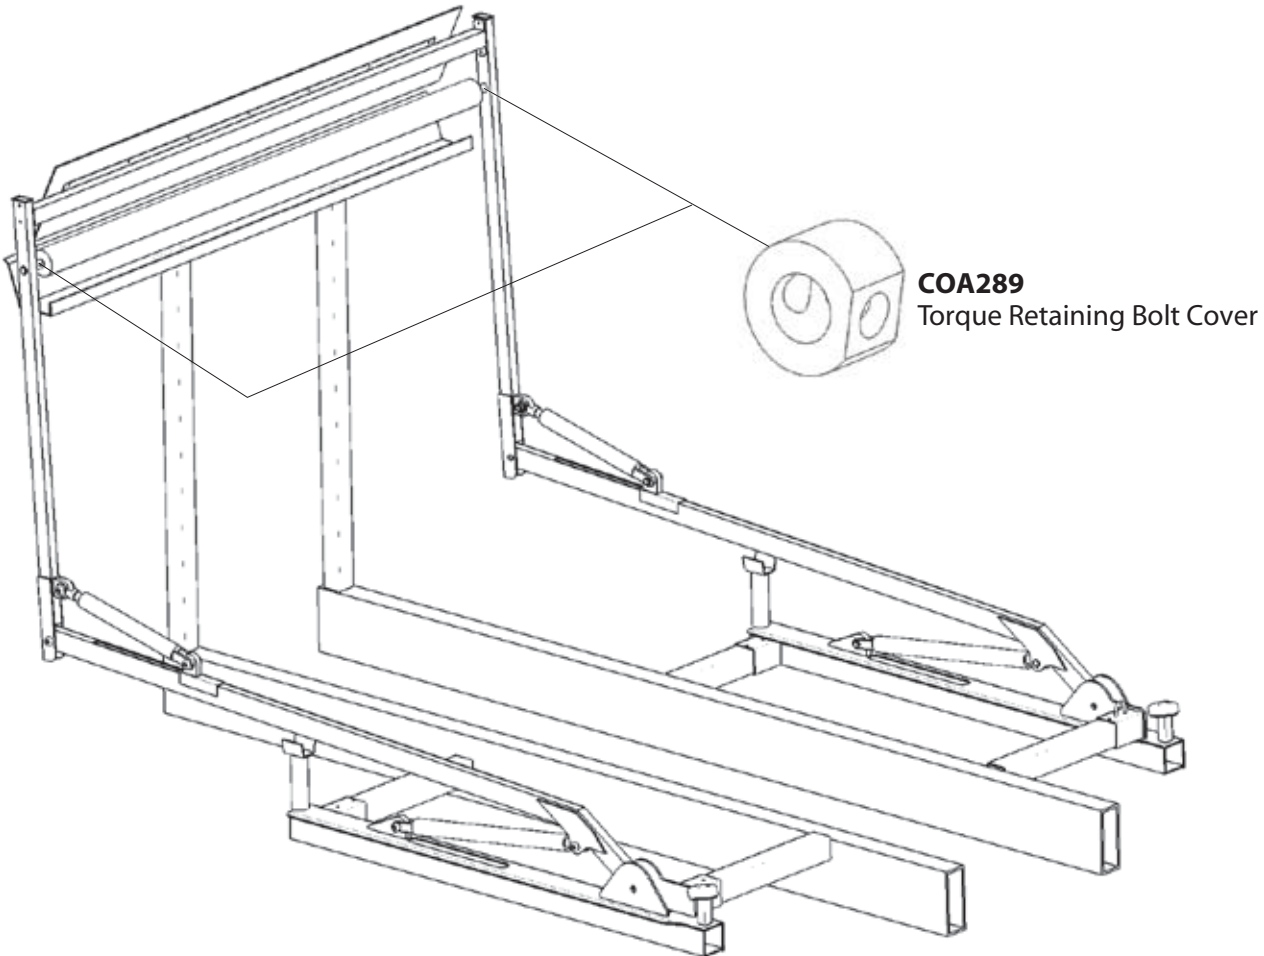

Spares fax: +44 (0) 120 4393561

E-mail: sales@edbro.com

CONTENTS

Parts Category	Page
Main components	2
Fixings & switches	3
Greasing locations	4
Hydraulic components	5

MAIN COMPONENTS

Other components:
PM310 Bungee Pole
PM529 Tarp Sheet
PM314 Heavy Duty Sheet
PM410 Long Sheet

FIXINGS & SWITCHES

GREASING LOCATIONS

 14 Grease points in total

HYDRAULIC COMPONENTS