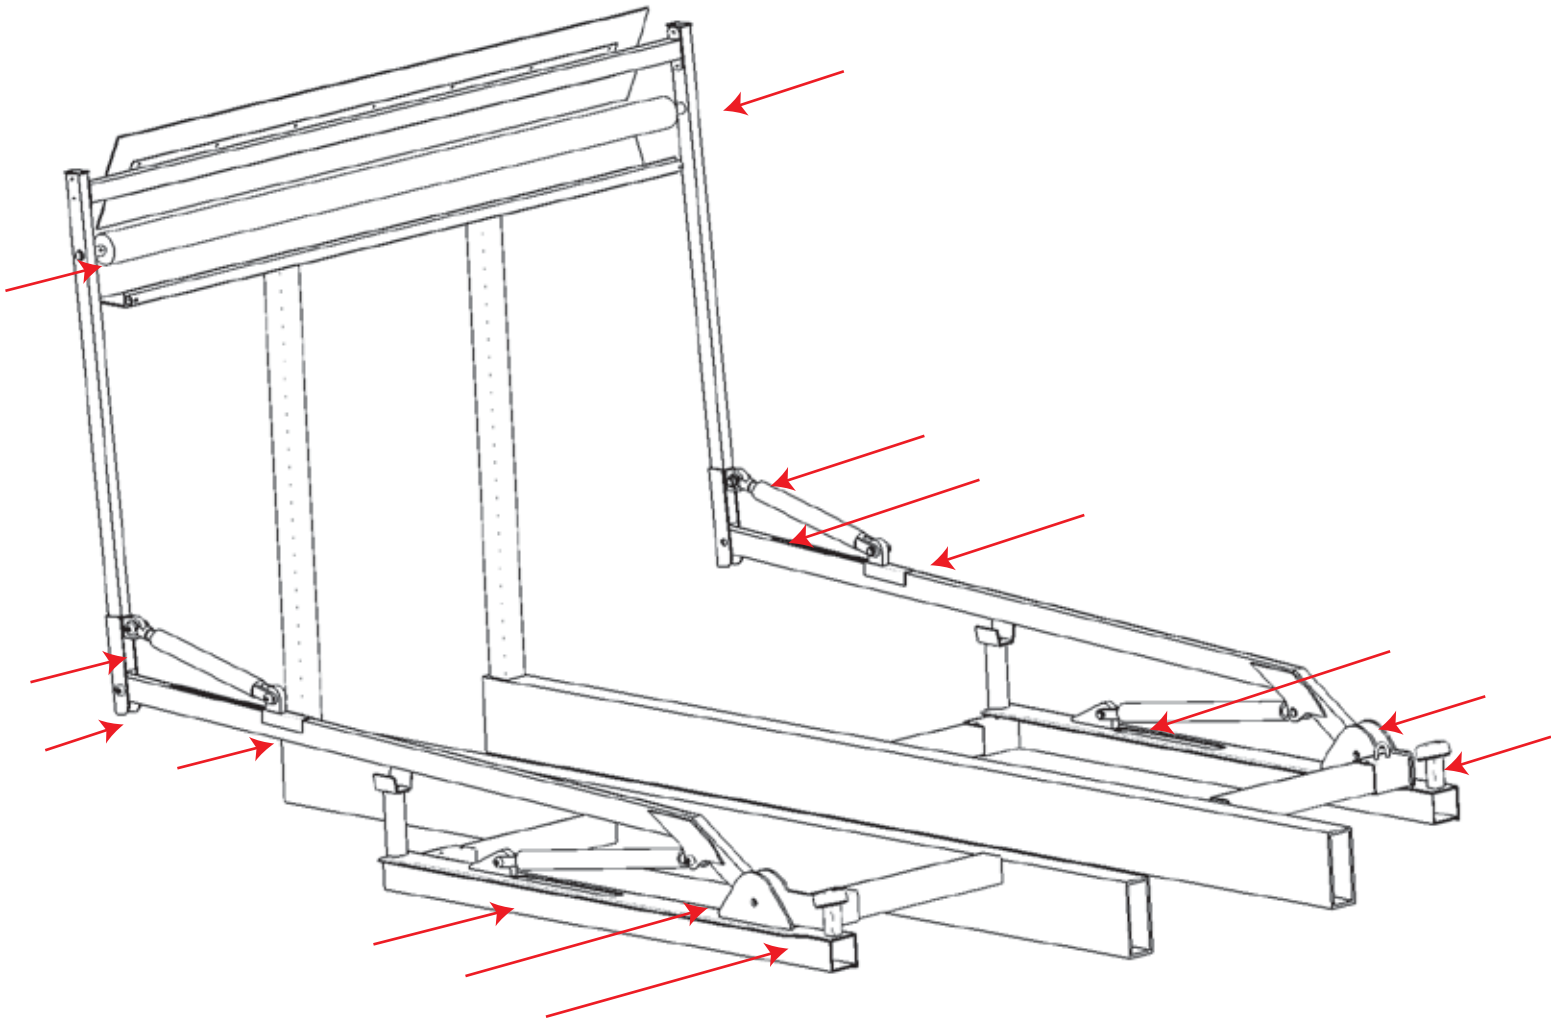

Spares fax: +44 (0) 120 4393561

E-mail: sales@edbro.com

CONTENTS

Parts Category	Page
Main components	2
Fixings & switches	3
Greasing locations	4
Hydraulic components	5

MAIN COMPONENTS

Other components:
PM310 Bungee Pole
PM529 Tarp Sheet
PM314 Heavy Duty Sheet
PM410 Long Sheet

FIXINGS & SWITCHES

GREASING LOCATIONS

 14 Grease points in total

HYDRAULIC COMPONENTS