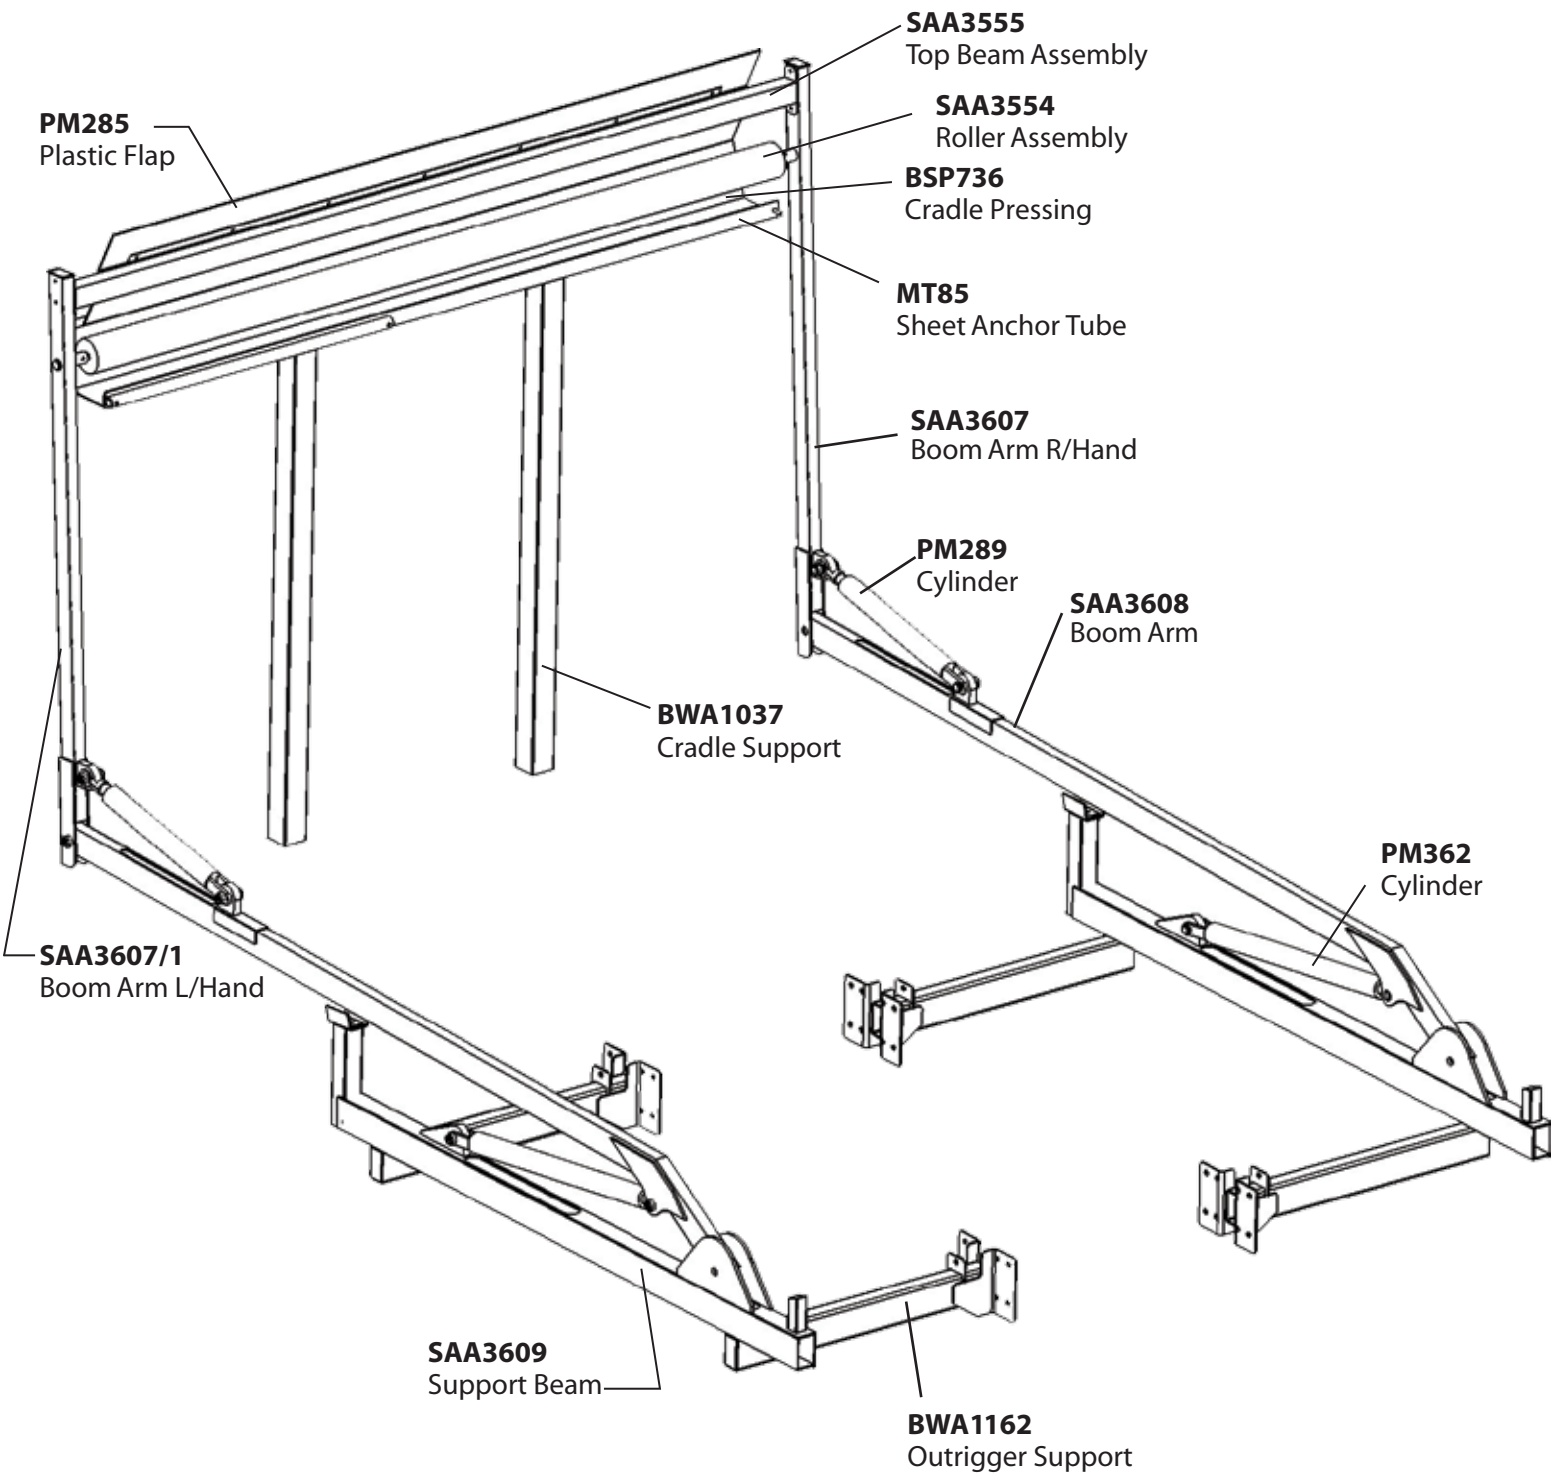

Spares fax: +44 (0) 120 4393561

E-mail: sales@edbro.com

CONTENTS

Parts Category	Page
Main components	2
Fixings & switches	3
Greasing locations	4
Hydraulic components	5

MAIN COMPONENTS

Other components:
PM310 Bungee Pole
PM529 Tarp Sheet
PM314 Heavy Duty Sheet
PM410 Long Sheet

FIXINGS & SWITCHES

GREASING LOCATIONS

 14 Grease points in total

HYDRAULIC COMPONENTS