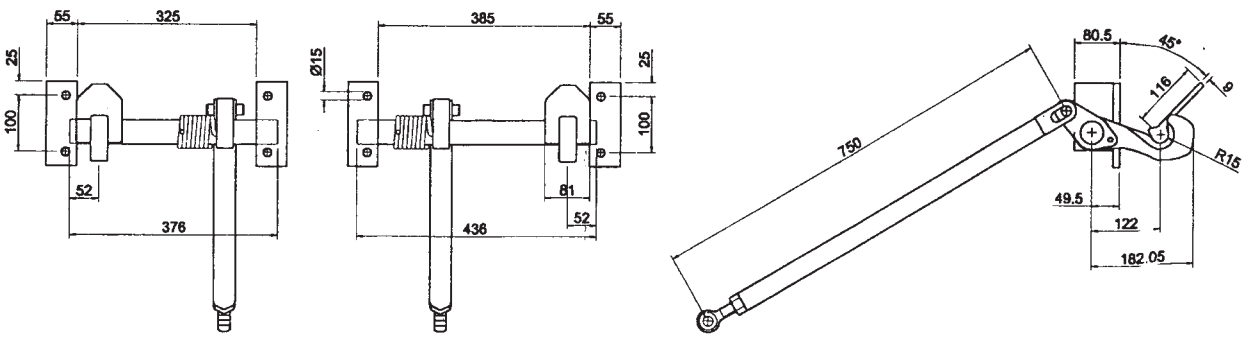

Automatic Tailgate Release 26Tonne

ATR26:

Suitable for 26 Tonne GWW

Weight - 30kg

All dimensions are given in mm unless otherwise stated. Technical Specifications are subject to change without notice.