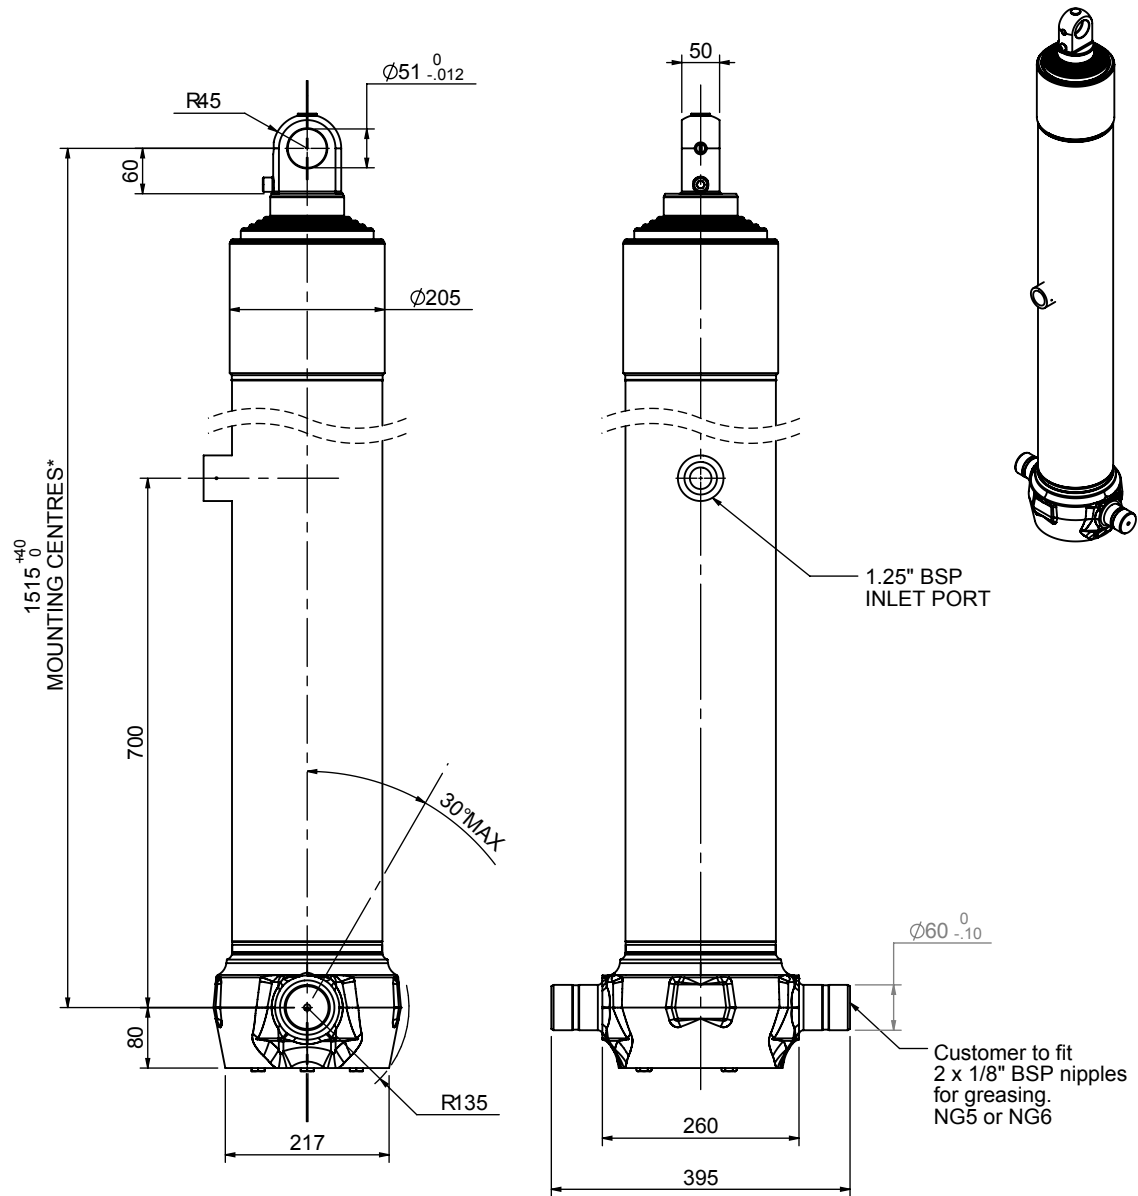

Cylinder 5 stage front end with plain eye

CS170E56233B70A02

| SPECIFICATION | | RATED CAPACITY : 30-40 TONNES*** | | |
|-------------------------|----------|----------------------------------|--------|--------------|
| Stage | Diameter | Length | Stroke | Swept Volume |
| - | - | - | - | - |
| 0 | 199 | 1475 | - | - |
| 1 | 176 | 1440 | 1217 | 30 |
| 2 | 155 | 1440 | 1237 | 23 |
| 3 | 136 | 1440 | 1247 | 18 |
| 4 | 117 | 1440 | 1262 | 14 |
| 5 | 98 | 1465 | 1267 | 10 |
| Final stroke reduced by | 0 | Total (+5/-10) | 6230 | 95 |
| Cylinder Mass (Kg) | 222.36 | Priming Volume | 19 | |
| Rated Pressure (Bar) | 135 | Total Volume (Litres) | 114 | |
| Maximum Pressure (Bar) | 175 | Max. first stage thrust | 260 KN | |

***TIPPING CAPACITY AT RATED PRESSURE

d = 0 ; r = 900

| BODY LENGTH (BL) | | | | | OH | |
|------------------|-----|------|-----|------|-----|-----|
| 7750 | | 8250 | | 8750 | | |
| 31 | 49° | 30 | 46° | | 150 | |
| 35 | 52° | 32 | 48° | 30 | 45° | 450 |
| 40 | 54° | 36 | 50° | 33 | 47° | 750 |

*Includes 9mm Pull Out Last Stage Chrome Plated

Edbro plc
 Nelson Street, Bolton, Lancashire BL3 2JJ UK
 Tel +44 (0) 1204 528888 Fax +44 (0) 1204 531957
 Email: postmaster@edbro.com Web: www.edbro.com

Technical Specifications are subject to change without notice
 Date Created/Updated: 26 August 2009 07:47:15
 Refer www.edbro.com to confirm latest specification
 All dimensions are in 'mm', unless otherwise stated