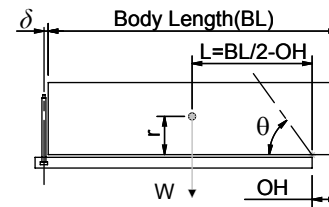

Cylinder 5 stage front end with plain eye

CS170E56233B70A02

| SPECIFICATION | | RATED CAPACITY : 30-40 TONNES*** | | |
|-------------------------|----------|----------------------------------|--------|--------------|
| Stage | Diameter | Length | Stroke | Swept Volume |
| - | - | - | - | - |
| 0 | 199 | 1475 | - | - |
| 1 | 176 | 1440 | 1217 | 30 |
| 2 | 155 | 1440 | 1237 | 23 |
| 3 | 136 | 1440 | 1247 | 18 |
| 4 | 117 | 1440 | 1262 | 14 |
| 5 | 98 | 1465 | 1267 | 10 |
| Final stroke reduced by | 0 | Total (+5/-10) | 6230 | 95 |
| Cylinder Mass (Kg) | 222.36 | Priming Volume | 19 | |
| Rated Pressure (Bar) | 135 | Total Volume (Litres) | 114 | |
| Maximum Pressure (Bar) | 175 | Max. first stage thrust | 260 KN | |

***TIPPING CAPACITY AT RATED PRESSURE

d = 0 ; r = 900

| BODY LENGTH (BL) | | | | | OH | |
|------------------|-----|------|-----|------|-----|-----|
| 7750 | | 8250 | | 8750 | | |
| 31 | 49° | 30 | 46° | | 150 | |
| 35 | 52° | 32 | 48° | 30 | 45° | 450 |
| 40 | 54° | 36 | 50° | 33 | 47° | 750 |

*Includes 9mm Pull Out Last Stage Chrome Plated

Edbro plc
 Nelson Street, Bolton, Lancashire BL3 2JJ UK
 Tel +44 (0) 1204 528888 Fax +44 (0) 1204 531957
 Email: postmaster@edbro.com Web: www.edbro.com

Technical Specifications are subject to change without notice
 Date Created/Updated: 26 August 2009 07:47:15
 Refer www.edbro.com to confirm latest specification
 All dimensions are in 'mm', unless otherwise stated