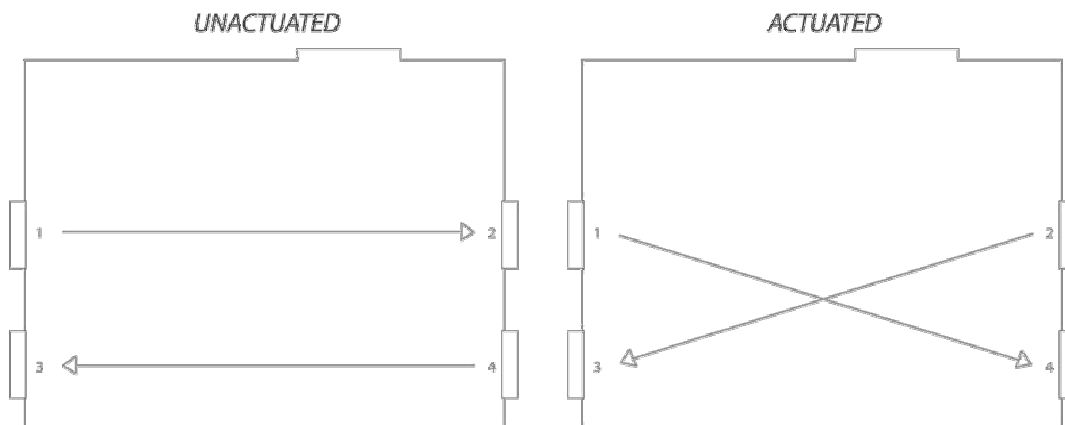

Handbrake Interlock Kit - ELA257

- Directional air solenoid valve
- Voltage: 24v DC
- Weight: 95g
- 4 x 6 mm pilot ports
- Optional 6mm to 4mm adaptor is available (APU30)
- Min pressure: 2 bar
- Max pressure: 8.3 bar
- Conforms to DIN 40 050 and DIN 43650 specifications

Air Controls

RED WIRE = POWER
BLACK WIRE = SWITCH

Kit contents:

1 x EL854 solenoid valve

1 x APP3 6mm plug

Optional APU30 6mm to 4mm adaptor available

All dimensions are given in mm unless otherwise stated. Technical Specifications are subject to change without notice.