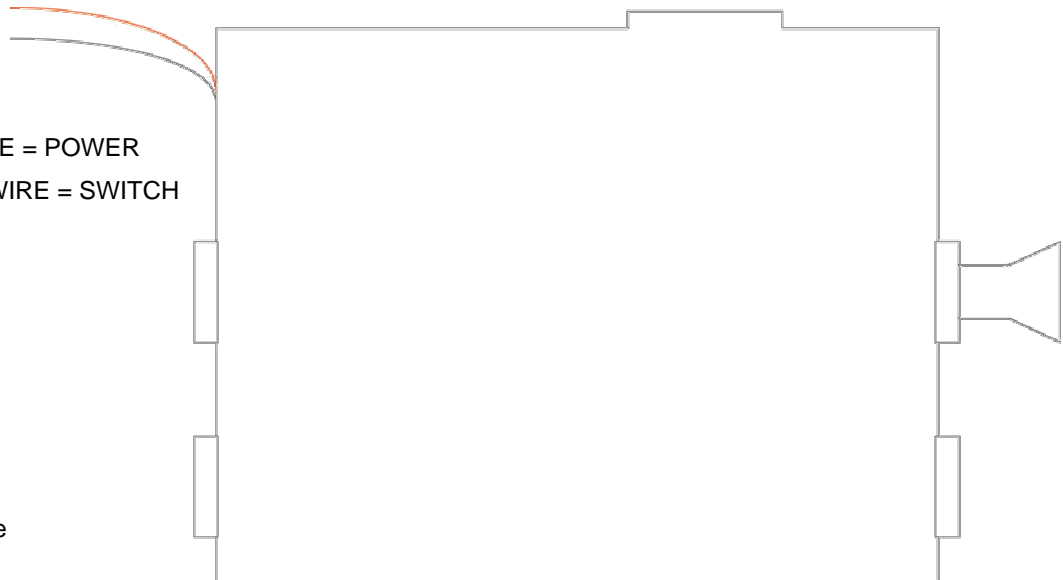

Handbrake Interlock Kit - ELA257

- Directional air solenoid valve
- Voltage: 24v DC
- Weight: 95g
- 4 x 6 mm pilot ports
- Optional 6mm to 4mm adaptor is available (APU30)
- Min pressure: 2 bar
- Max pressure: 8.3 bar
- Conforms to DIN 40 050 and DIN 43650 specifications

Air Controls

RED WIRE = POWER
BLACK WIRE = SWITCH

Kit contents:

1 x EL854 solenoid valve

1 x APP3 6mm plug

Optional APU30 6mm to 4mm adaptor available

All dimensions are given in mm unless otherwise stated. Technical Specifications are subject to change without notice.