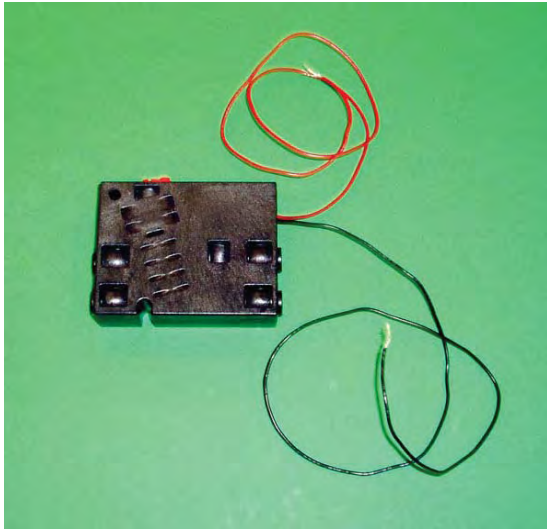

Handbrake Interlock Kit - ELA257

- Directional air solenoid valve
- Voltage: 24v DC
- Weight: 95g
- 4 x 6 mm pilot ports
- Optional 6mm to 4mm adaptor is available (APU30)
- Min pressure: 2 bar
- Max pressure: 8.3 bar
- Conforms to DIN 40 050 and DIN 43650 specifications

Air Controls

RED WIRE = POWER
BLACK WIRE = SWITCH

Kit contents:

1 x EL854 solenoid valve

1 x APP3 6mm plug

Optional APU30 6mm to 4mm adaptor available

All dimensions are given in mm unless otherwise stated. Technical Specifications are subject to change without notice.