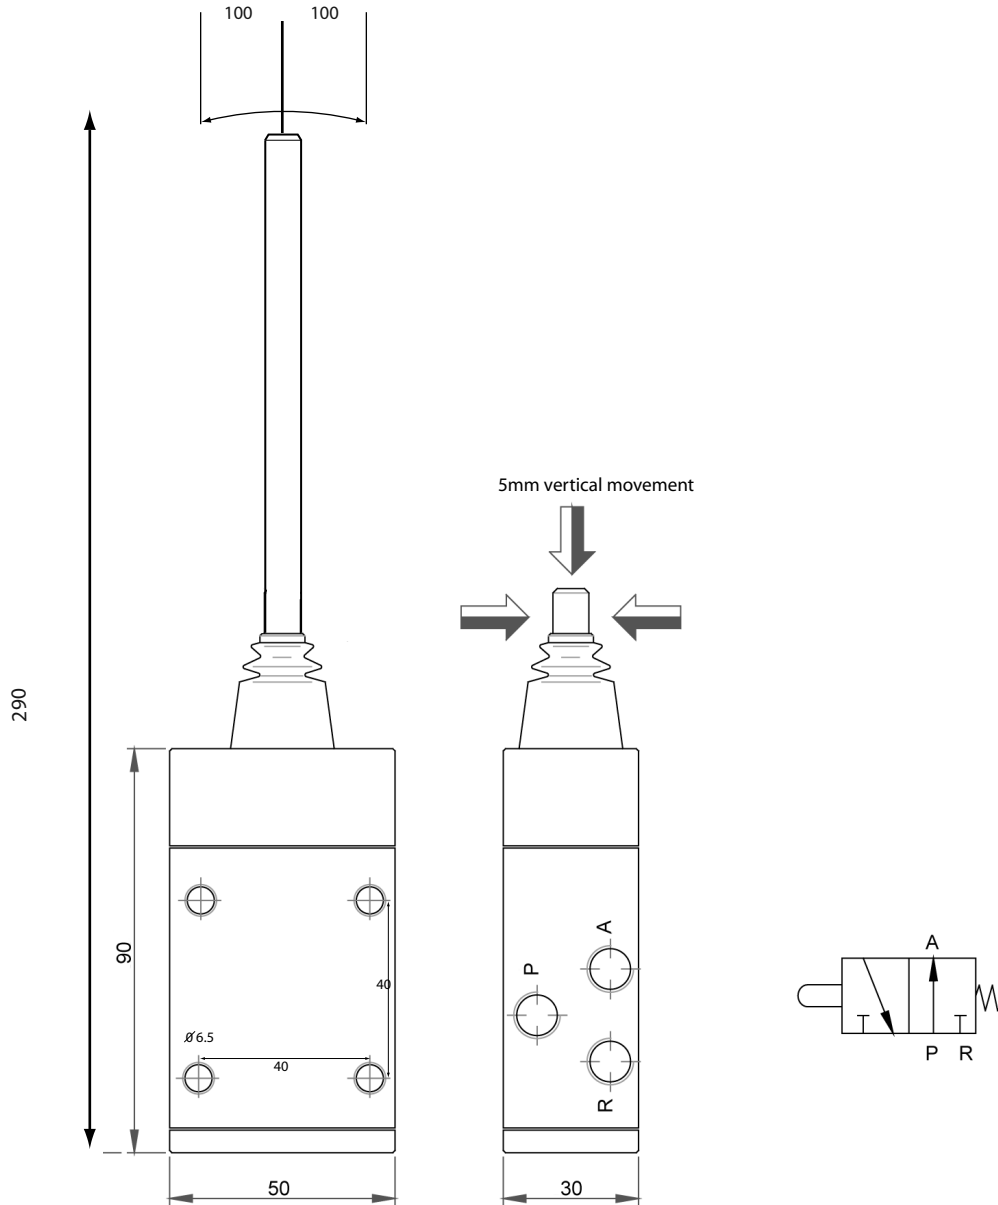

Pneumatic Knock off Valve: PM604

Air Controls

Main Data	
Switching	360° +/- 100mm
Port Threads	1/8" BSP
Max. Pressure	12 bar
Weight	0.65 kg

All dimensions are given in mm unless otherwise stated. Technical Specifications are subject to change without notice.