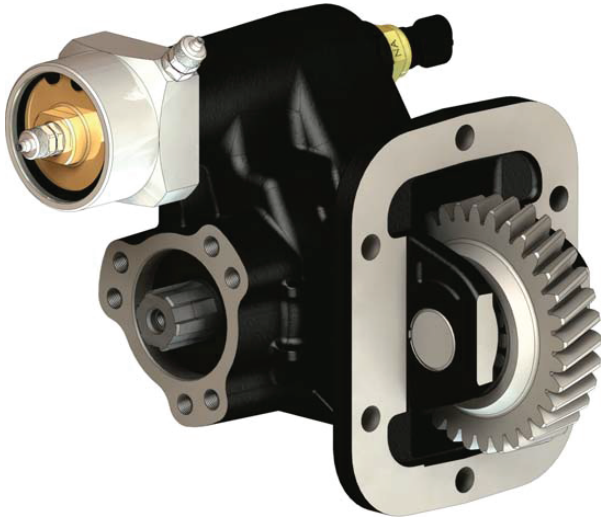

PTO - Vacuum Clutch PTO - PT373

**TECHNICAL SPECIFICATION:**

Gearbox:	Isuzu - MYY/5T, 6P & 6S
Max torque:	200 Nm
Mounting side:	Side
Output:	Rear
Rotation:	Clockwise
Weight:	7.7kg

All dimensions are given in mm unless otherwise stated. Technical Specifications are subject to change without notice.