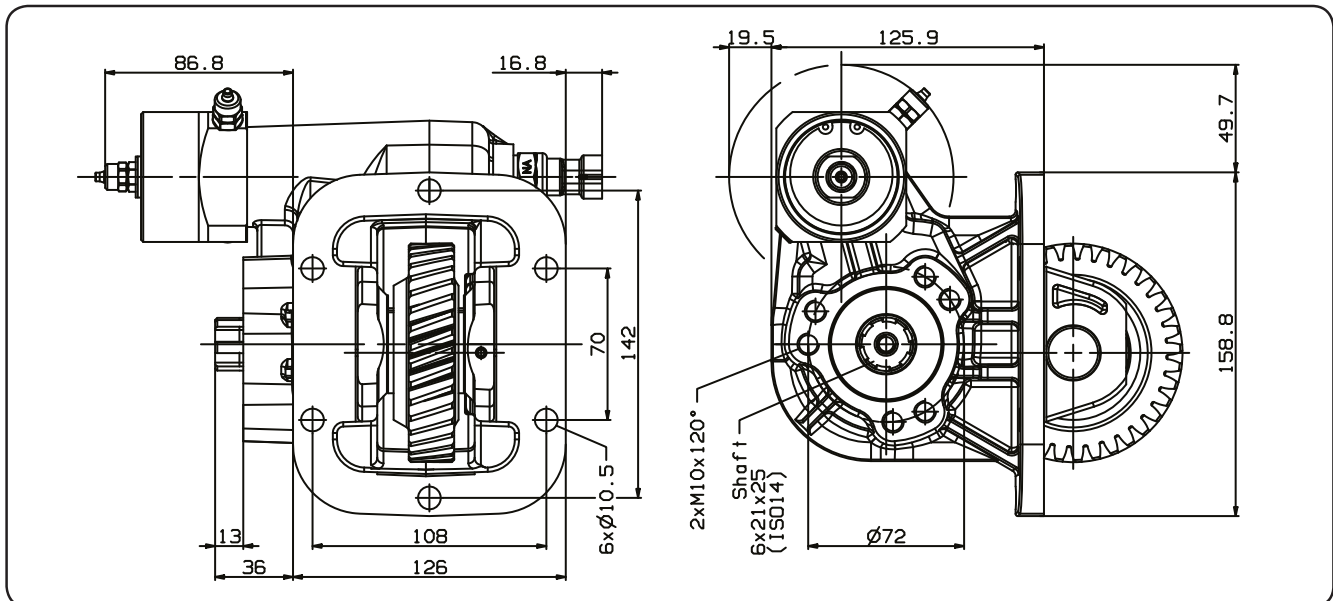

PTO - Vacuum Clutch PTO - PT373

**TECHNICAL SPECIFICATION:**

Gearbox:	Isuzu - MYY/5T, 6P & 6S
Max torque:	200 Nm
Mounting side:	Side
Output:	Rear
Rotation:	Clockwise
Weight:	7.7kg

All dimensions are given in mm unless otherwise stated. Technical Specifications are subject to change without notice.