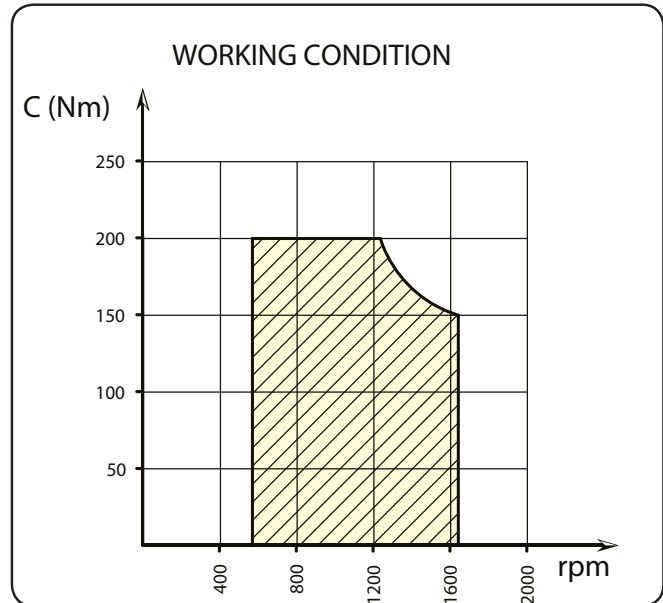

PTO - Vacuum Clutch PTO - PT373

**TECHNICAL SPECIFICATION:**

Gearbox:	Isuzu - MYY/5T, 6P & 6S
Max torque:	200 Nm
Mounting side:	Side
Output:	Rear
Rotation:	Clockwise
Weight:	7.7kg

All dimensions are given in mm unless otherwise stated. Technical Specifications are subject to change without notice.