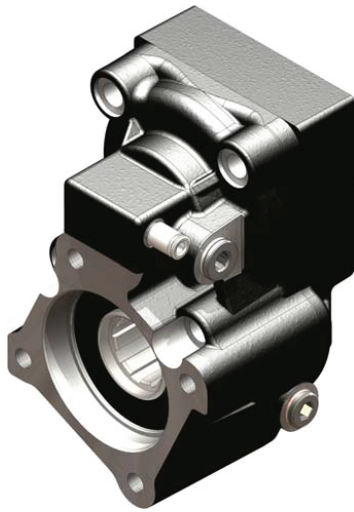

PTO - Pneumatic PTO - PT377

PT377

WORKING CONDITION

TECHNICAL SPECIFICATION:

Gearbox:	Merc / Iveco / Eaton / ZF / Volvo
Max torque:	350 Nm
Mounting side:	Side
Output:	Rear
Rotation:	Anti Clockwise
Ratio:	1:1.8