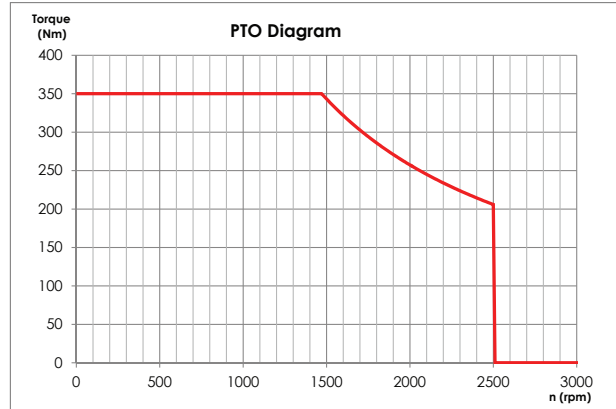

PTO - Pneumatic PTO - PT377

PT377

WORKING CONDITION

TECHNICAL SPECIFICATION:

Gearbox:	Merc / Iveco / Eaton / ZF / Volvo
Max torque:	350 Nm
Mounting side:	Side
Output:	Rear
Rotation:	Anti Clockwise
Ratio:	1:1.8