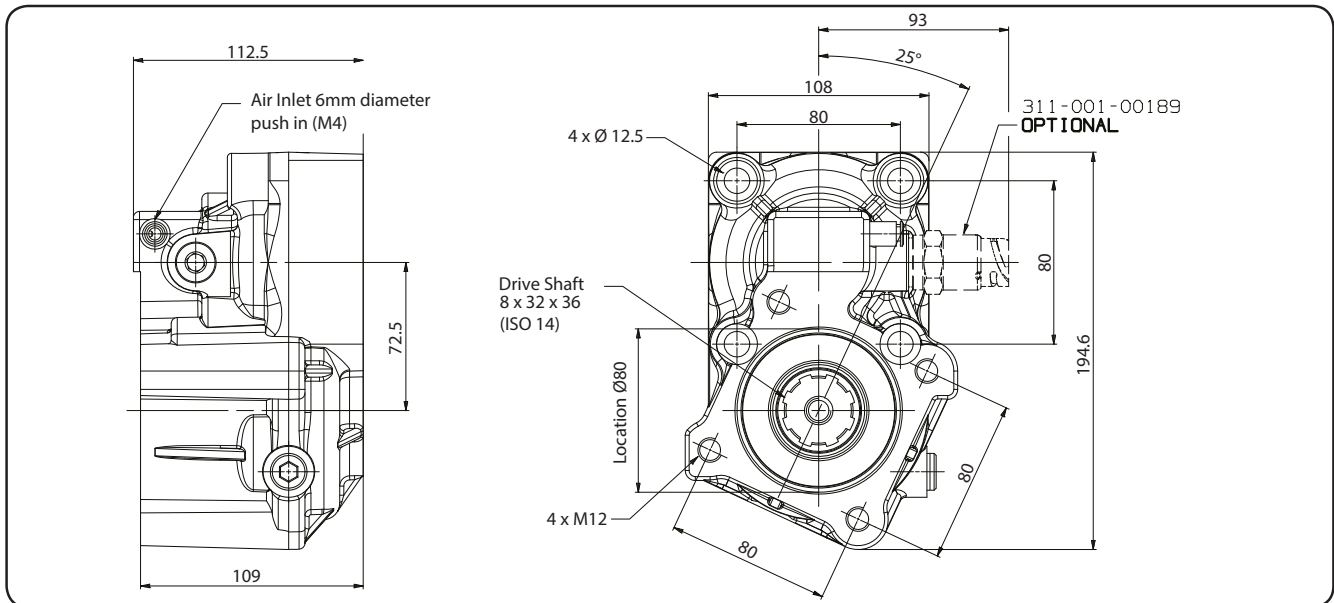

PTO - Pneumatic PTO - PT377

PT377

WORKING CONDITION

TECHNICAL SPECIFICATION:

Gearbox:	Merc / Iveco / Eaton / ZF / Volvo
Max torque:	350 Nm
Mounting side:	Side
Output:	Rear
Rotation:	Anti Clockwise
Ratio:	1:1.8