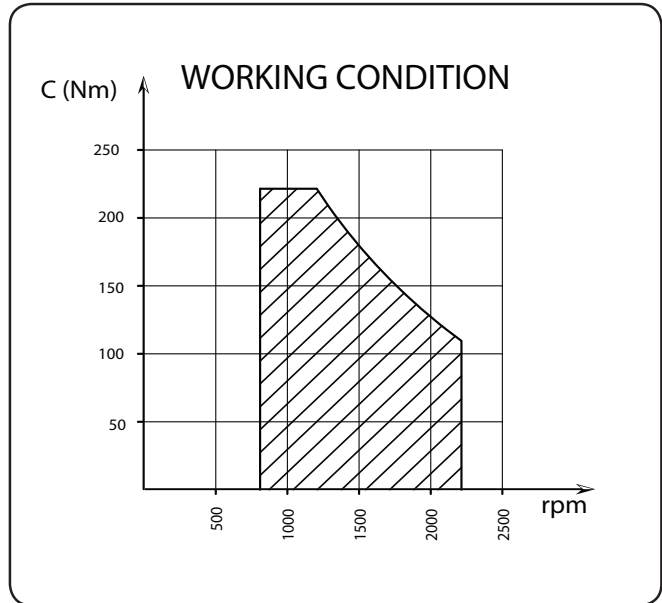

PTO - Pneumatic Clutch PTO - PT379

PT379

TECHNICAL SPECIFICATION:	
Gearbox:	Nissan
Max torque:	200 Nm
Mounting side:	Side
Output:	Rear
Rotation:	Clockwise
Weight:	10.3kg

Power Take Off Range