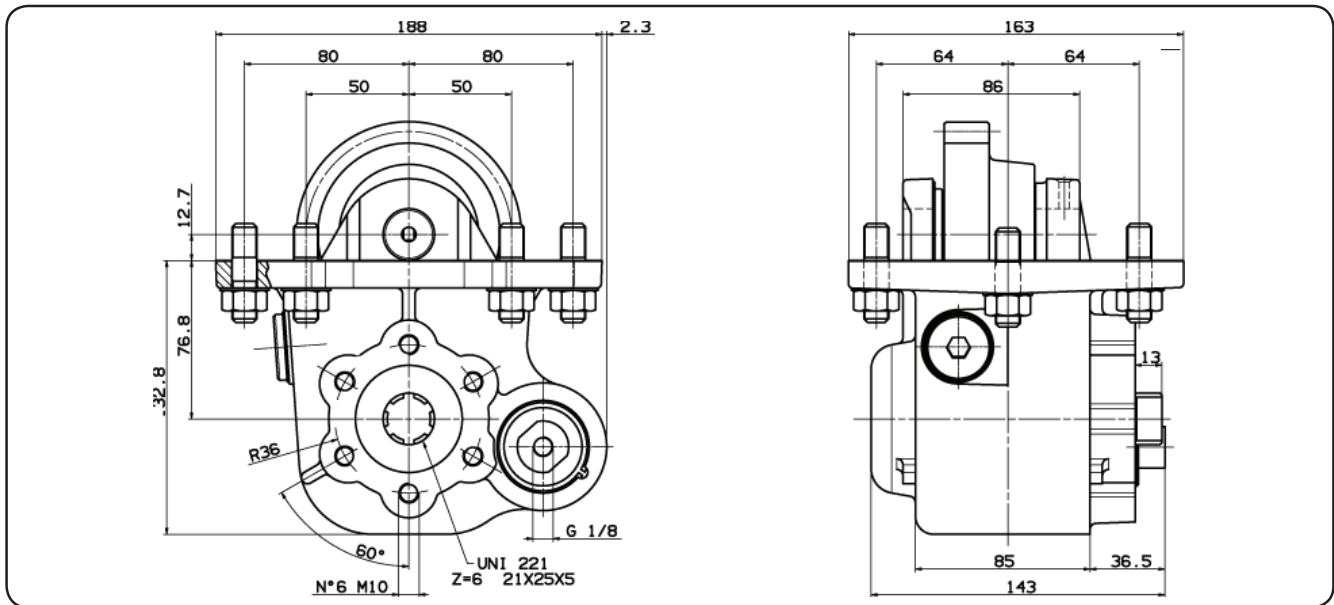

PTO - Pneumatic Clutch PTO - PT379

PT379

TECHNICAL SPECIFICATION:	
Gearbox:	Nissan
Max torque:	200 Nm
Mounting side:	Side
Output:	Rear
Rotation:	Clockwise
Weight:	10.3kg

Power Take Off Range