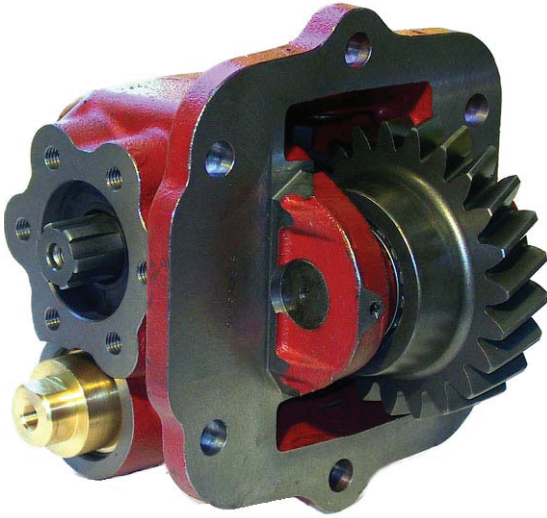

PTO - Pneumatic Clutch PTO - PT379

PT379

TECHNICAL SPECIFICATION:	
Gearbox:	Nissan
Max torque:	200 Nm
Mounting side:	Side
Output:	Rear
Rotation:	Clockwise
Weight:	10.3kg

Power Take Off Range