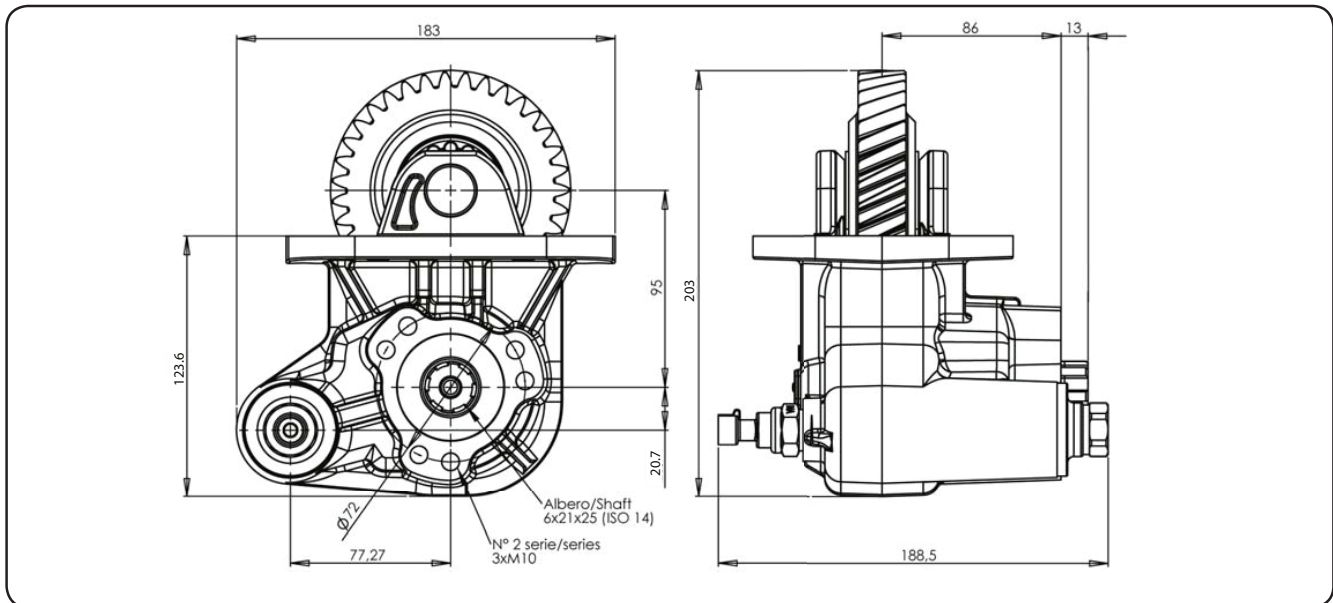

PTO - Mechanical Clutch PTO - PT380

PT380

TECHNICAL SPECIFICATION:

Gearbox:	Nissan
Max torque:	200 Nm
Mounting side:	Side
Output:	Rear
Rotation:	Clockwise
Weight:	9.3kg