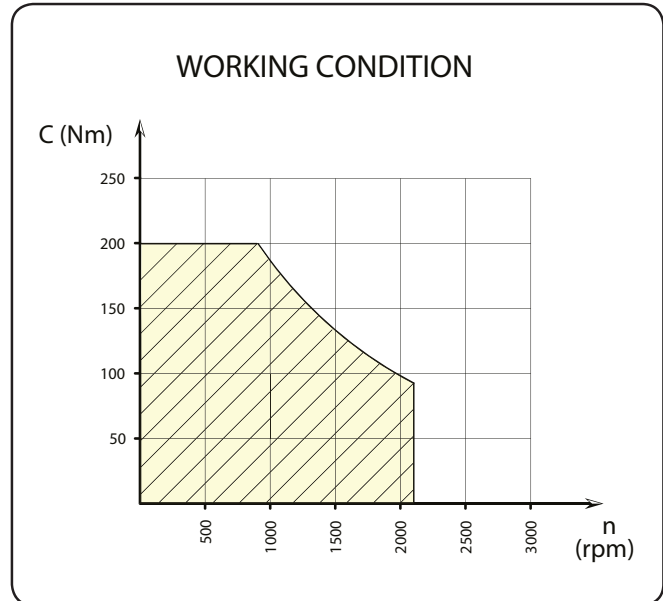

PTO - Mechanical Clutch PTO - PT380

PT380

TECHNICAL SPECIFICATION:

Gearbox:	Nissan
Max torque:	200 Nm
Mounting side:	Side
Output:	Rear
Rotation:	Clockwise
Weight:	9.3kg