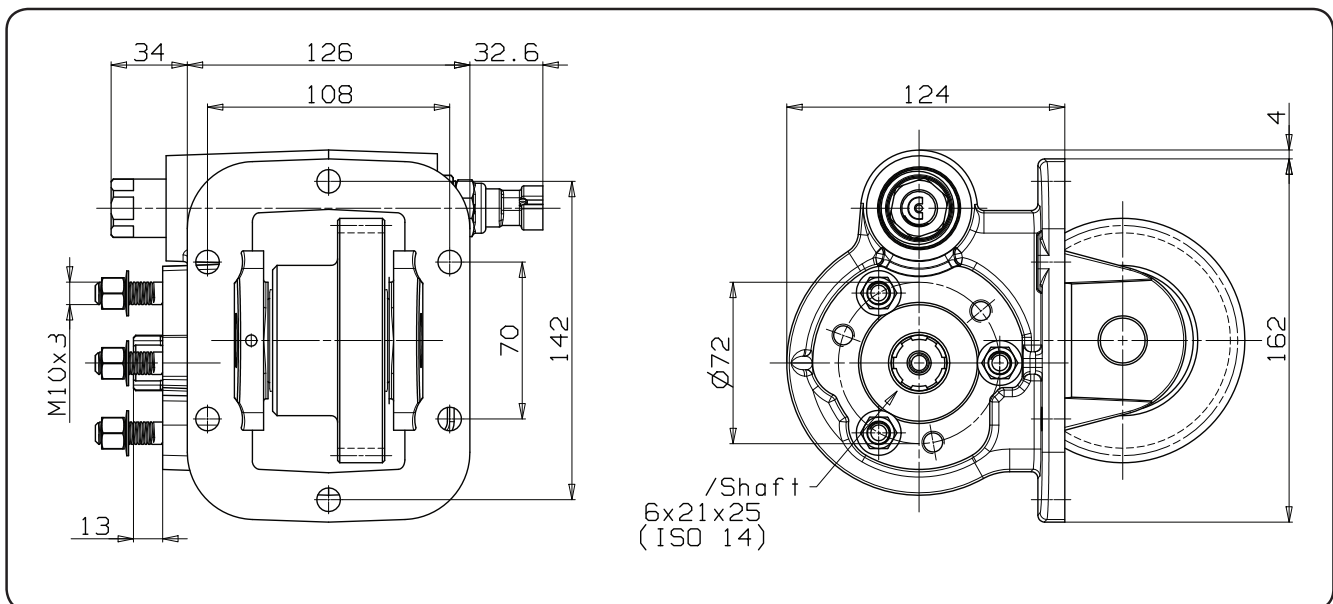

PTO - Mechanical Clutch PTO - PT381

PT381

TECHNICAL SPECIFICATION:

Gearbox:	Toyota
Max torque:	200 Nm
Mounting side:	Side
Output:	Rear
Rotation:	Clockwise
Weight:	11kg