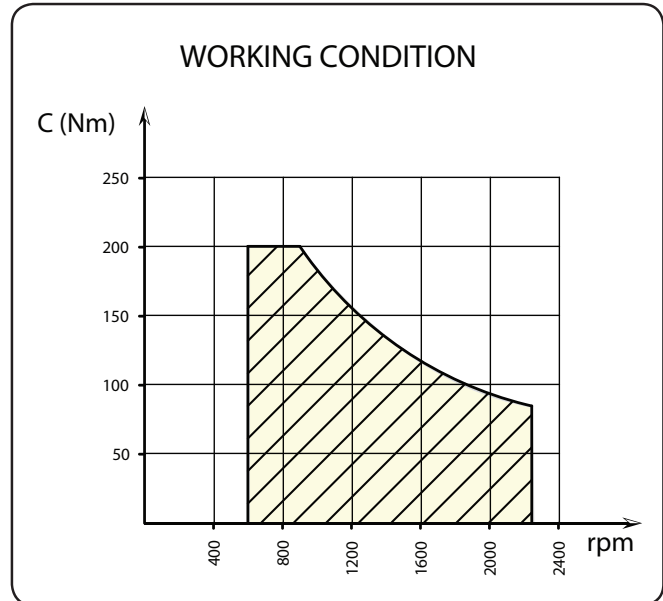

PTO - Mechanical Clutch PTO - PT381

PT381

TECHNICAL SPECIFICATION:

Gearbox:	Toyota
Max torque:	200 Nm
Mounting side:	Side
Output:	Rear
Rotation:	Clockwise
Weight:	11kg