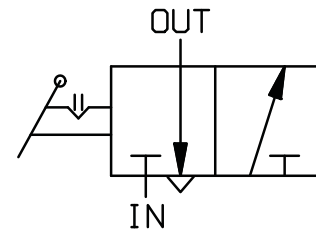

**PTO Switch: - SA3061/SA3062**

**Technical features:**

- Pneumatic switch 3/2
- Maximum pressure 12 bar
- Pressure switch option for auxiliary signal
- Optional LED PTO engaged signal

**Product Codes:**

- SA3062 With Light
- SA3061 Without Light

Bracket kit options available on request

*All dimensions are given in mm unless otherwise stated. Technical Specifications are subject to change without notice.*