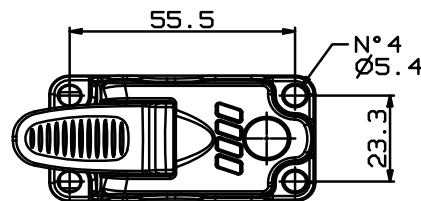

**PTO Switch: - SA3061/SA3062**

**Technical features:**

- Pneumatic switch 3/2
- Maximum pressure 12 bar
- Pressure switch option for auxiliary signal
- Optional LED PTO engaged signal

**Product Codes:**

- SA3062 With Light
- SA3061 Without Light

Bracket kit options available on request

*All dimensions are given in mm unless otherwise stated. Technical Specifications are subject to change without notice.*