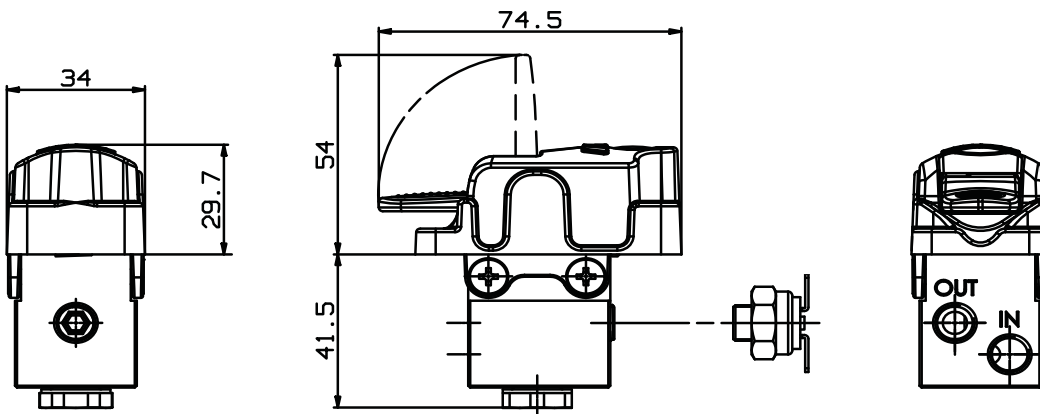

**PTO Switch: - SA3061/SA3062**

**Technical features:**

- Pneumatic switch 3/2
- Maximum pressure 12 bar
- Pressure switch option for auxiliary signal
- Optional LED PTO engaged signal

**Product Codes:**

- SA3062 With Light
- SA3061 Without Light

Bracket kit options available on request

*All dimensions are given in mm unless otherwise stated. Technical Specifications are subject to change without notice.*