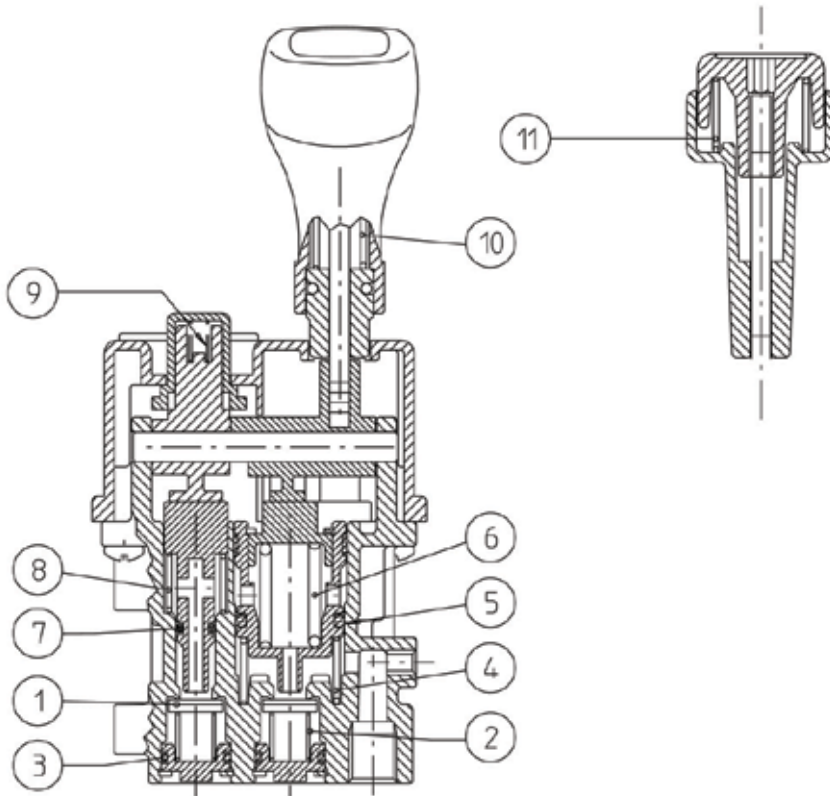

These spare parts are available for the following controls:

SA2893A	SA2894	SA2895
SA2896	SA2897	SA2898
SA2901	SA2902	SA2940
SA2941	SA2942	SA2943

PM559 repair kit (contains items 1-11)

Parts not included in the repair kit:

PM554 lever with cam

PM555 knob kit

EL882 lamp