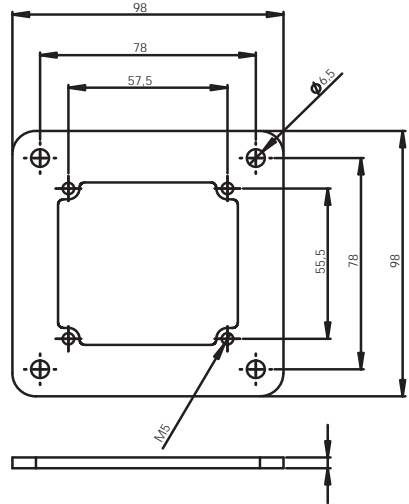

Air control mounting brackets - SA2903/V2 - 2905/V2

Mounting brackets for: SA2894/V2, SA2895V2, SA2896/V2, SA2897/V2, SA2898/V2 & SA2901/V2

Air Controls

SA2903/V2 Dash Mount

SA2904/V2 Grab handle Mount

SA2905/V2 Floor/Seat Mount

All dimensions are given in mm unless otherwise stated. Technical Specifications are subject to change without notice.