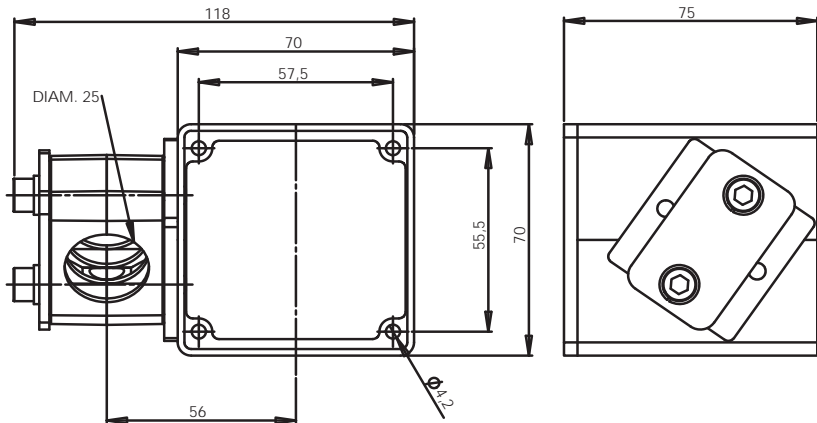

Air control mounting brackets - SA2903/V2 - 2905/V2

Mounting brackets for: SA2894/V2, SA2895V2, SA2896/V2, SA2897/V2, SA2898/V2 & SA2901/V2

Air Controls

SA2903/V2 Dash Mount

SA2904/V2 Grab handle Mount

SA2905/V2 Floor/Seat Mount

All dimensions are given in mm unless otherwise stated. Technical Specifications are subject to change without notice.