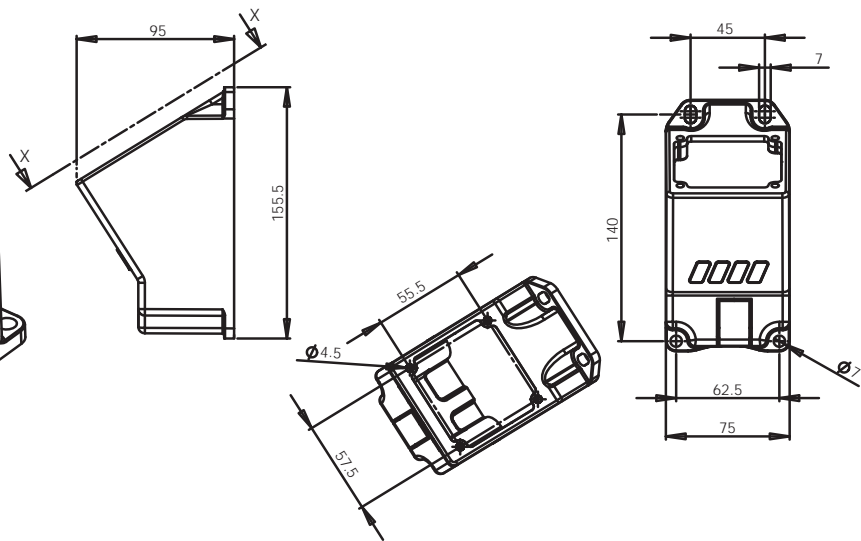

Air control mounting brackets - SA2903/V2 - 2905/V2

Mounting brackets for: SA2894/V2, SA2895V2, SA2896/V2, SA2897/V2, SA2898/V2 & SA2901/V2

Air Controls

SA2903/V2 Dash Mount

SA2904/V2 Grab handle Mount

SA2905/V2 Floor/Seat Mount

All dimensions are given in mm unless otherwise stated. Technical Specifications are subject to change without notice.