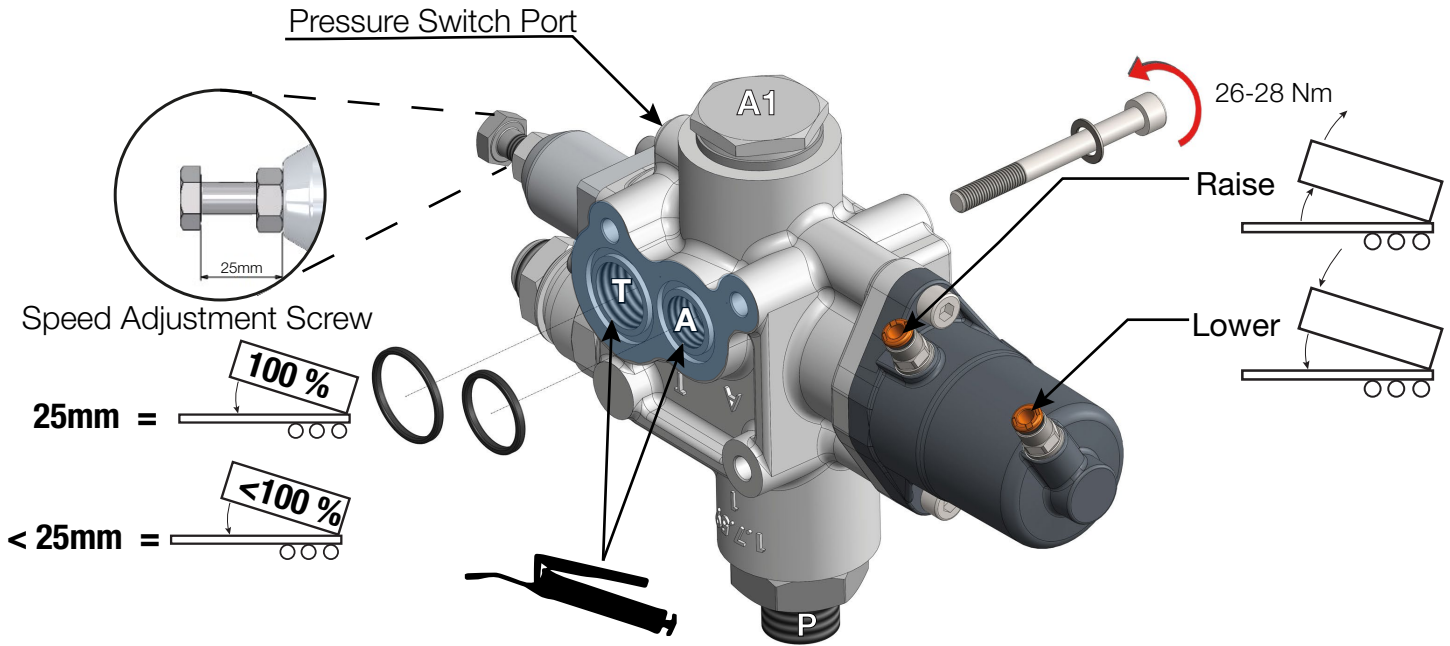

Montageanleitung für UT20X
 Notice de pose de la UT20X
 Montage instructies voor UT20X

Installation instructions for UT20X

Valve Type	Pump Port in casting (P)	Tank Port (T)	Cylinder Port (A)	Side Port in casting (A1)	Pressure Switch Port
		Mounting Face			
UT 20X	1" BSP	3/4" BSP	1/2" BSP	1" BSP	1/8" BSP

	Port "T"	Port "A"	Port "A1"	TANK BALANCING PLUG	REMOTE MOUNTING KIT
CX 	SUPPLIED WITH VALVE "O" Ring	SUPPLIED WITH VALVE "O" Ring	SUPPLIED WITH VALVE Plug	/	/
Direct Mount 	SUPPLIED WITH VALVE "O" Ring	SUPPLIED WITH VALVE "O" Ring	To suit 3/4" Hose Adaptor NR611/27 Bonded Seal DPP45H/SC To suit 1" Hose Adaptor NR611/43 Bonded Seal DPP45H/SC	/	/
Remote Mount 	To suit 3/4" Hose Adaptor NR1675 Bonded Seal DPP45F/SC To suit 1" Hose Adaptor NR1676 Bonded Seal 2 X DPP45F/SC	Plug 1/2" NR1687 Bonded Seal DPP45D/SC	To suit 3/4" Hose Adaptor NR611/27 Bonded Seal DPP45H/SC To suit 1" Hose Adaptor NR611/43 Bonded Seal DPP45H/SC	Plug 3/4" NR994 Bonded Seal DPP45F/SC	For 3/4" Hose AK91 For 1" Hose AK92