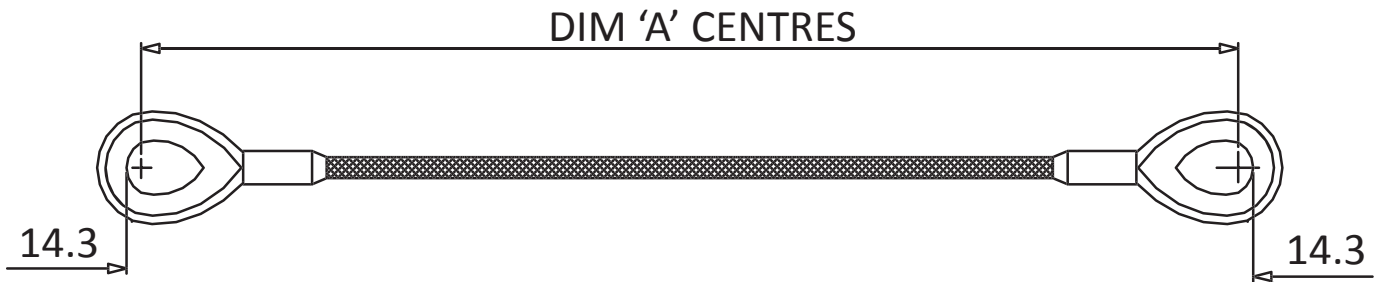

**Wire Rope Assembly - WQ5**

Part No.	Dim. 'A' (mm)
WQ5/970	970

**Wire Rope Specification:-**

**Ø19.05mm (3/4") Round Strand 6x12/6 + 6/1  
Fibre Core**

Part No. WQ5/ followed by length 'A' in mm